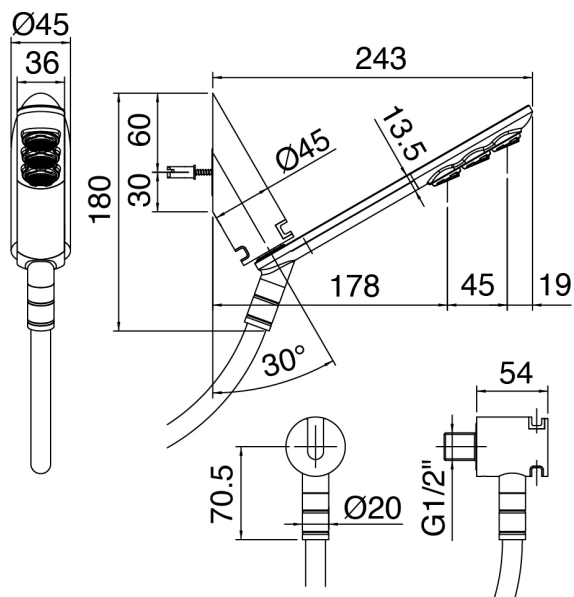

image not found or type unknown http://zazzeri.tesa.com.net/en/wp-content/uploads/2017/04/b3daf2_357a447007

SURF - Shower set with handshower SURF

Codice kit: 6300 DDI-080

Braccio doccia con doccetta SURF e miscelatore a incasso – 1 uscita

Componenti

Shower arm with handshower Surf

Cod: 63000420A00

Shower arm with pull-out SURF hand shower and water inlet and support

Single-lever mixer

Cod: 6300A402AX0

Concealed shower mixer - Small plate - external part

Concealed part

Cod: 2900A402A00

Concealed shower mixer - concealed part

Finiture disponibili:

finiture speciali su richiesta salvo quantitativi minimi di ordine garantiti

chrome finish

CRCR

brushed steel