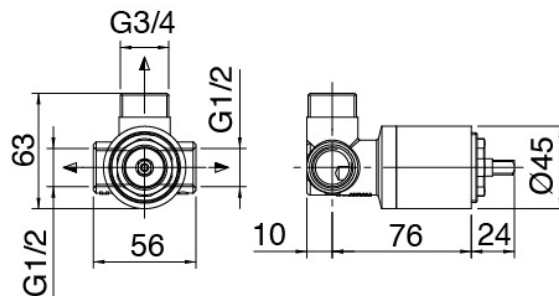

image not found or type unknown http://zazzeri.tesa.com.net/en/wp-content/uploads/2017/04/b3daf2_357a447007

SURF - Shower set with handshower SURF

Codice kit: 6300 DDI-080

Braccio doccia con doccetta SURF e miscelatore a incasso – 1 uscita

Componenti

Shower arm with handshower Surf

Cod: 63000420A00

Shower arm with pull-out SURF hand shower and water inlet and support

Single-lever mixer

Cod: 6300A402AX0

Concealed shower mixer - Small plate - external part

Concealed part

Cod: 2900A402A00

Concealed shower mixer - concealed part

Finiture disponibili:

finiture speciali su richiesta salvo quantitativi minimi di ordine garantiti

chrome finish

CRCR

brushed steel