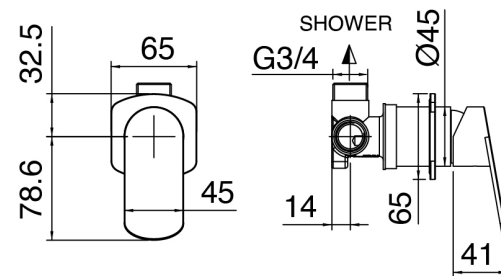

image not found or type unknown http://zazzeri.tesa.com.net/en/wp-content/uploads/2017/04/b3daf2_357a447007

SURF - Shower set with handshower SURF

Codice kit: 6300 DDI-080

Braccio doccia con doccetta SURF e miscelatore a incasso – 1 uscita

Componenti

Shower arm with handshower Surf

Cod: 63000420A00

Shower arm with pull-out SURF hand shower and water inlet and support

Single-lever mixer

Cod: 6300A402AX0

Concealed shower mixer - Small plate - external part

Concealed part

Cod: 2900A402A00

Concealed shower mixer - concealed part

Finiture disponibili:

finiture speciali su richiesta salvo quantitativi minimi di ordine garantiti

chrome finish

CRCR

brushed steel