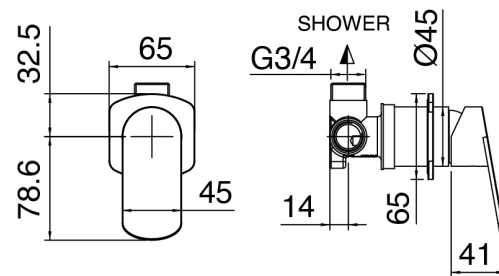

image not found or type unknown http://zazzeri.tesa.com.net/en/wp-content/uploads/2017/04/b3daf2_357a447007

SURF - Shower set with handshower SURF

Codice kit: 6300 DDI-080

Braccio doccia con doccetta SURF e miscelatore a incasso – 1 uscita

Componenti

Shower arm with handshower Surf

Cod: 63000420A00

Shower arm with pull-out SURF hand shower and water inlet and support

Single-lever mixer

Cod: 6300A402AX0

Concealed shower mixer - Small plate - external part

Concealed part

Cod: 2900A402A00

Concealed shower mixer - concealed part

Finiture disponibili:

finiture speciali su richiesta salvo quantitativi minimi di ordine garantiti

chrome finish

CRCR

brushed steel