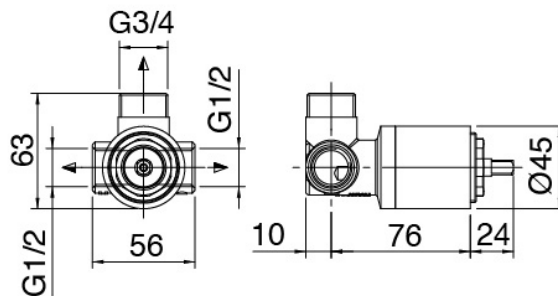

image not found or type unknown http://zazzeri.tesa.com.net/en/wp-content/uploads/2017/04/b3daf2_357a447007

SURF - Shower set with handshower SURF

Codice kit: 6300 DDI-080

Braccio doccia con doccetta SURF e miscelatore a incasso – 1 uscita

Componenti

Shower arm with handshower Surf

Cod: 63000420A00

Shower arm with pull-out SURF hand shower and water inlet and support

Single-lever mixer

Cod: 6300A402AX0

Concealed shower mixer - Small plate - external part

Concealed part

Cod: 2900A402A00

Concealed shower mixer - concealed part

Finiture disponibili:

finiture speciali su richiesta salvo quantitativi minimi di ordine garantiti

chrome finish

CRCR

brushed steel