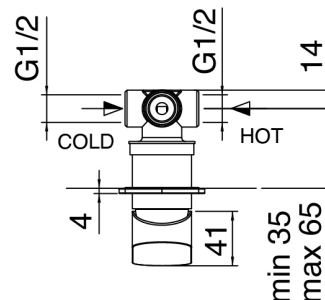

image not found or type unknown http://zazzeri.tesa.com.net/en/wp-content/uploads/2017/04/b3daf2_357a447007

SURF - Shower set with handshower SURF

Codice kit: 6300 DDI-080

Braccio doccia con doccetta SURF e miscelatore a incasso – 1 uscita

Componenti

Shower arm with handshower Surf

Cod: 63000420A00

Shower arm with pull-out SURF hand shower and water inlet and support

Single-lever mixer

Cod: 6300A402AX0

Concealed shower mixer - Small plate - external part

Concealed part

Cod: 2900A402A00

Concealed shower mixer - concealed part

Finiture disponibili:

finiture speciali su richiesta salvo quantitativi minimi di ordine garantiti

chrome finish

CRCR

brushed steel