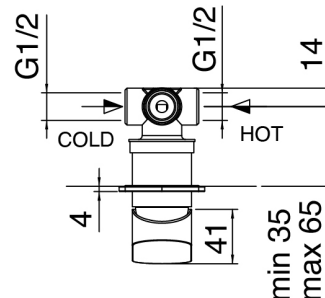

image not found or type unknown http://zazzeri.tesa.com.net/en/wp-content/uploads/2017/04/b3daf2_357a447007

SURF - Shower set with handshower SURF

Codice kit: 6300 DDI-080

Braccio doccia con doccetta SURF e miscelatore a incasso – 1 uscita

Componenti

Shower arm with handshower Surf

Cod: 63000420A00

Shower arm with pull-out SURF hand shower and water inlet and support

Single-lever mixer

Cod: 6300A402AX0

Concealed shower mixer - Small plate - external part

Concealed part

Cod: 2900A402A00

Concealed shower mixer - concealed part

Finiture disponibili:

finiture speciali su richiesta salvo quantitativi minimi di ordine garantiti

chrome finish

CRCR

brushed steel