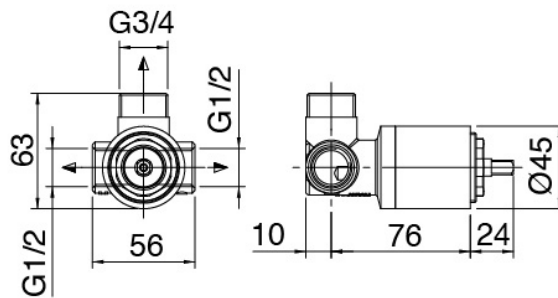

image not found or type unknown http://zazzeri.tesa.com.net/en/wp-content/uploads/2017/04/b3daf2_357a447007

SURF - Shower set with handshower SURF

Codice kit: 6300 DDI-080

Braccio doccia con doccetta SURF e miscelatore a incasso – 1 uscita

Componenti

Shower arm with handshower Surf

Cod: 63000420A00

Shower arm with pull-out SURF hand shower and water inlet and support

Single-lever mixer

Cod: 6300A402AX0

Concealed shower mixer - Small plate - external part

Concealed part

Cod: 2900A402A00

Concealed shower mixer - concealed part

Finiture disponibili:

finiture speciali su richiesta salvo quantitativi minimi di ordine garantiti

chrome finish

CRCR

brushed steel