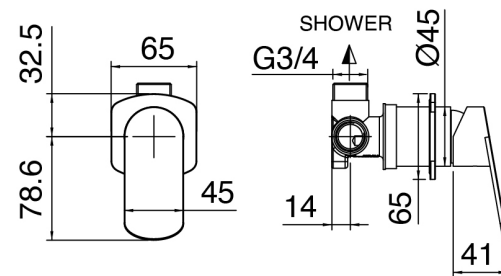

### Single-lever mixer

Cod: 6300A402AX0

Concealed shower mixer - Small plate - external part

### Concealed part

Cod: 2900A402A00

Concealed shower mixer - concealed part