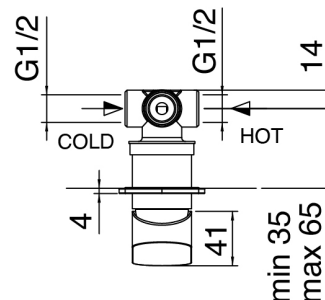

### Single-lever mixer

Cod: 6300A402AX0

Concealed shower mixer - Small plate - external part

### Concealed part

Cod: 2900A402A00

Concealed shower mixer - concealed part