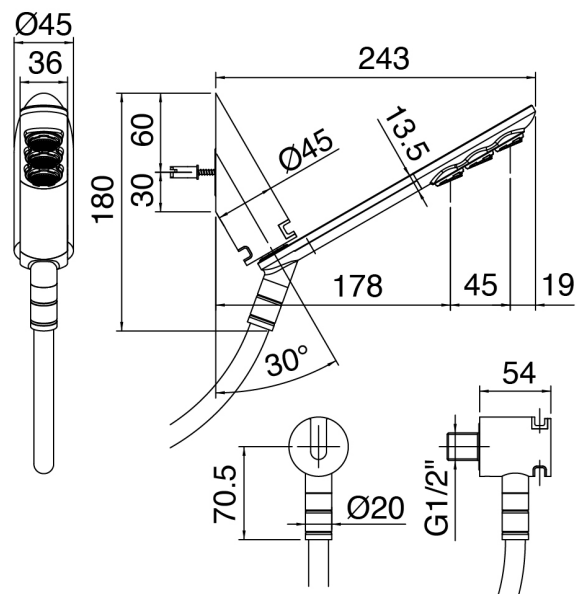

image not found or type unknown http://zazzeri.tesa.com.net/en/wp-content/uploads/2017/04/b3daf2_357a447007

SURF - Shower set with handshower SURF

Codice kit: 6300 DDI-080

Braccio doccia con doccetta SURF e miscelatore a incasso – 1 uscita

Componenti

Shower arm with handshower Surf

Cod: 63000420A00

Shower arm with pull-out SURF hand shower and water inlet and support

Single-lever mixer

Cod: 6300A402AX0

Concealed shower mixer - Small plate - external part

Concealed part

Cod: 2900A402A00

Concealed shower mixer - concealed part

Finiture disponibili:

finiture speciali su richiesta salvo quantitativi minimi di ordine garantiti

chrome finish

CRCR

brushed steel