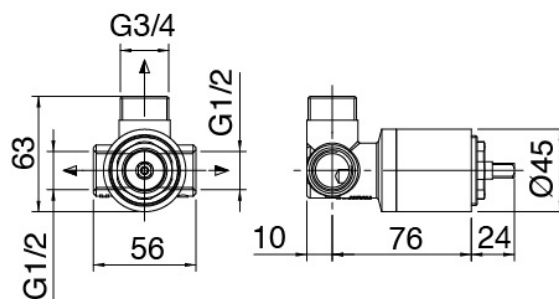

### Single-lever mixer

Cod: 6300A402AX0

Concealed shower mixer - Small plate - external part

### Concealed part

Cod: 2900A402A00

Concealed shower mixer - concealed part