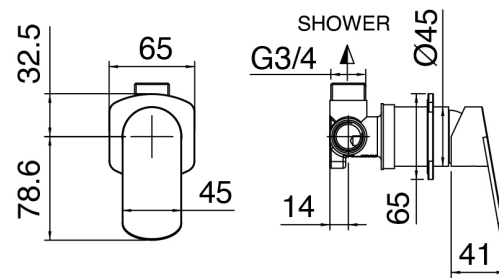

image not found or type unknown http://zazzeri.tesa.com.net/en/wp-content/uploads/2017/04/b3daf2_357a447007

SURF - Shower set with handshower SURF

Codice kit: 6300 DDI-080

Braccio doccia con doccetta SURF e miscelatore a incasso – 1 uscita

Componenti

Shower arm with handshower Surf

Cod: 63000420A00

Shower arm with pull-out SURF hand shower and water inlet and support

Single-lever mixer

Cod: 6300A402AX0

Concealed shower mixer - Small plate - external part

Concealed part

Cod: 2900A402A00

Concealed shower mixer - concealed part

Finiture disponibili:

finiture speciali su richiesta salvo quantitativi minimi di ordine garantiti

chrome finish

CRCR

brushed steel