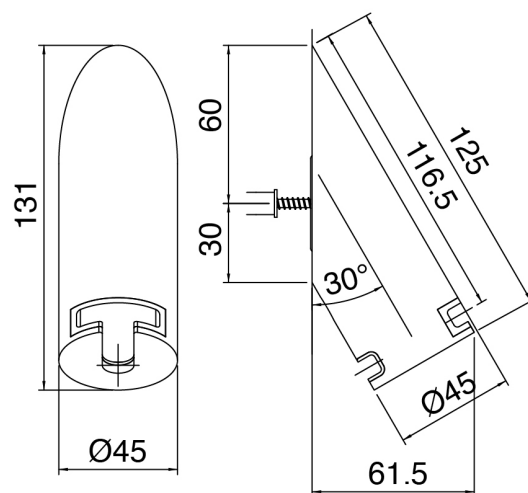

## SURF - External shower mixer

Codice kit: 6300 DDI-070

External shower single lever mixer – 1 exit

### Shower arm

Cod: 6300BR01A00

Shower arm for pull-out SURF hand shower