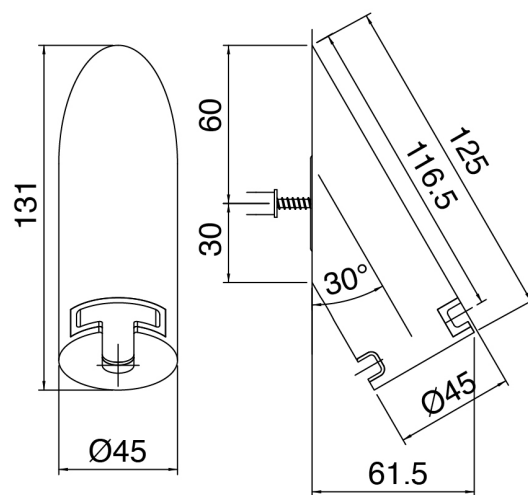

SURF - External shower mixer

Codice kit: 6300 DDI-070

External shower single lever mixer – 1 exit

Componenti

Shower arm

Cod: 6300BR01A00

Shower arm for pull-out SURF hand shower

Finiture disponibili: