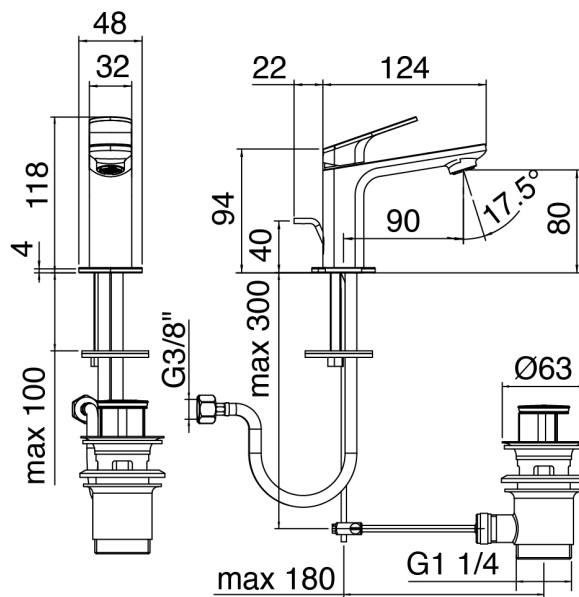

image not found or type unknown http://zazzeri.tesa.com.net/en/wp-content/uploads/2017/04/b3daf2_357a447007

SURF - Bidet mixer

Codice kit: 6300 MBX-060

Bidet mixer with plug

Componenti

Single-lever mixer

Cod: 63001201A00

Single lever bidet mixer - L124 x H80 mm

Finiture disponibili:

finiture speciali su richiesta salvo quantitativi minimi di ordine garantiti

chrome finish

CRCR

brushed steel

NFNF

white