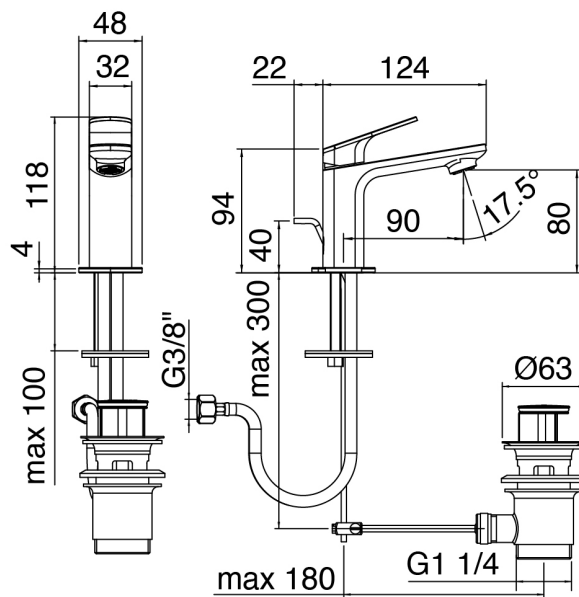

### SURF - Bidet mixer

Codice kit: 6300 MBX-060

Bidet mixer with plug

### Single-lever mixer

Cod: 63001201A00

Single lever bidet mixer - L124 x H80 mm