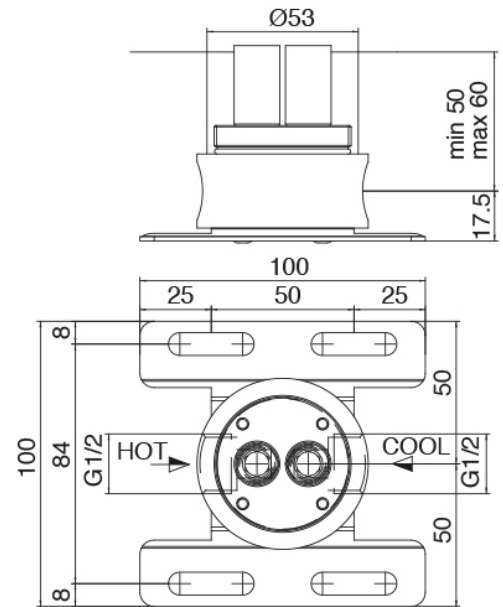

image not found or type unknown http://zazzeri.tesa.com.net/en/wp-content/uploads/2017/04/b3daf2_357a447007

SURF - Bathtub set on tubes

Codice kit: 6300 EVT-090

Built-in bathtub set with hand shower surf – one mixer

Componenti

Concealed part

Cod: 3300B100A00

Column-mounted washbasin/bath spout - concealed part

Column-mounted bathtub spout

Cod: 6300V110A00

Column-mounted bathtub spout with Handshower -
external part

Finiture disponibili: