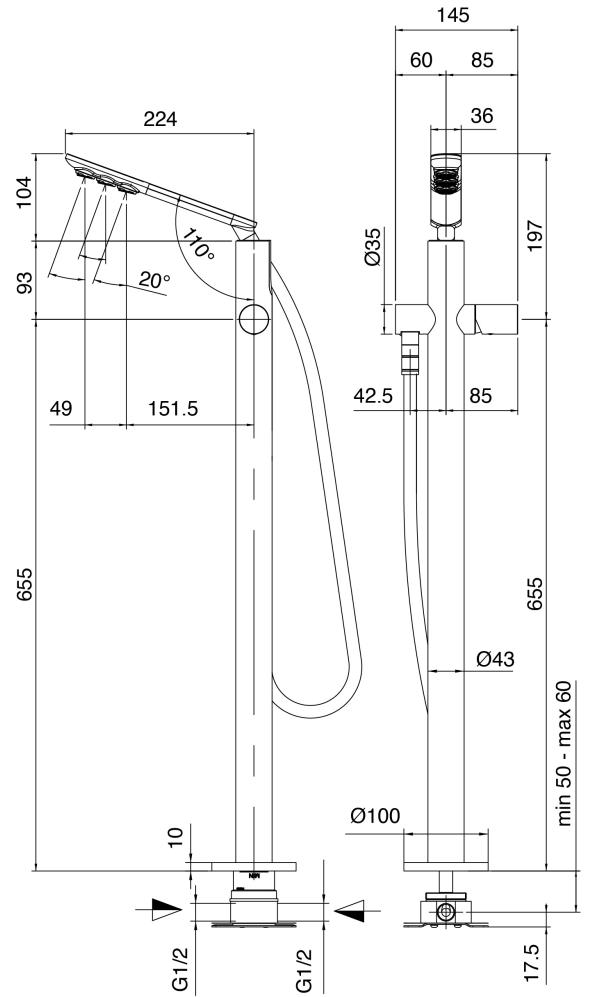

image not found or type unknown http://zazzeri.tesa.com.net/en/wp-content/uploads/2017/04/b3daf2_357a447007

SURF - Bathtub set on tubes

Codice kit: 6300 EVT-090

Built-in bathtub set with hand shower surf – one mixer

Componenti

Concealed part

Cod: 3300B100A00

Column-mounted washbasin/bath spout - concealed part

Column-mounted bathtub spout

Cod: 6300V110A00

Column-mounted bathtub spout with Handshower -
external part

Finiture disponibili: