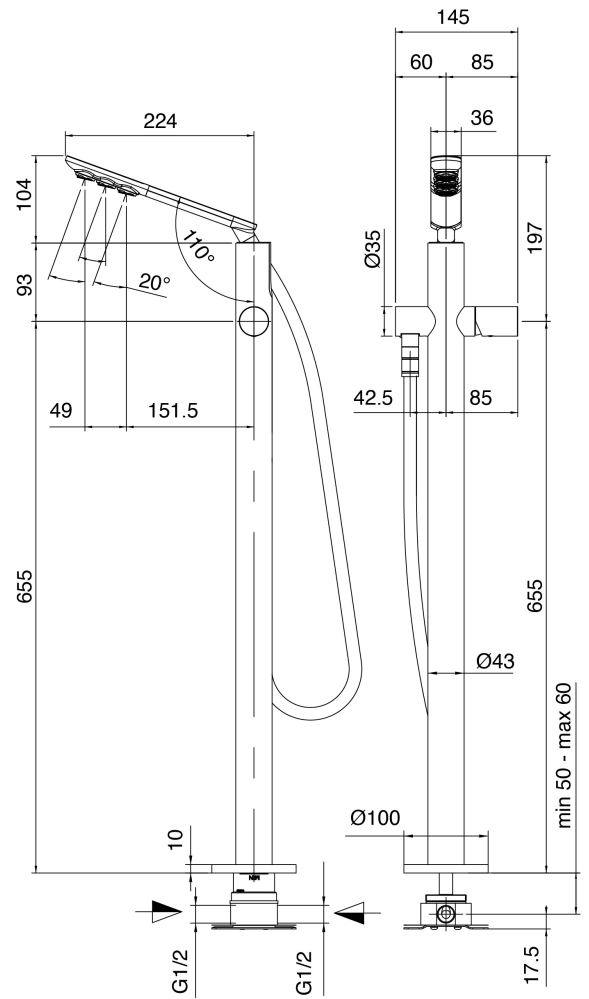

SURF - Bathtub set on tubes

Codice kit: 6300 EVT-090

Built-in bathtub set with hand shower surf – one mixer

Componenti

Concealed part

Cod: 3300B100A00

Column-mounted washbasin/bath spout - concealed part

Column-mounted bathtub spout

Cod: 6300V110A00

Column-mounted bathtub spout with Handshower -
external part

Finiture disponibili:

finiture speciali su richiesta salvo quantitativi minimi di ordine garantiti

chrome finish

CRCR

brushed steel