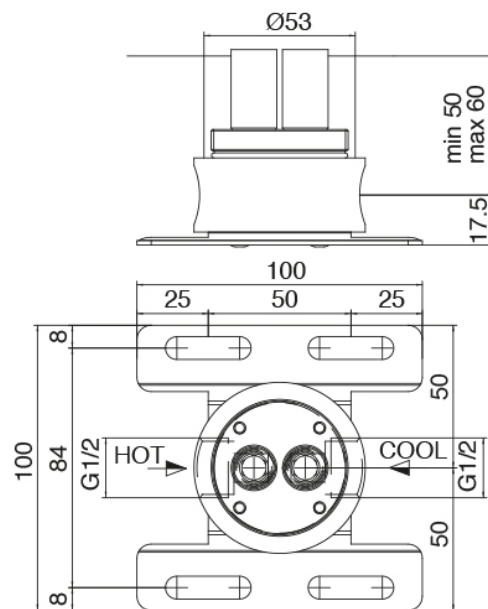

SURF - Bathtub set on tubes

Codice kit: 6300 EVT-090

Built-in bathtub set with hand shower surf – one mixer

Componenti

Concealed part

Cod: 3300B100A00

Column-mounted washbasin/bath spout - concealed part

Column-mounted bathtub spout

Cod: 6300V110A00

Column-mounted bathtub spout with Handshower -
external part

Finiture disponibili:

finiture speciali su richiesta salvo quantitativi minimi di ordine garantiti

chrome finish

CRCR

brushed steel