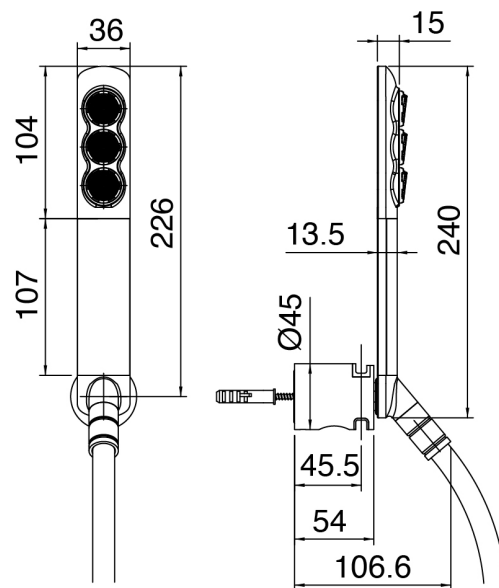

## SURF - Wall-mounted bathtub set

Codice kit: 6300 EVP-100

Mixer set with hand shower and spout – 2 exit

## Componenti

### Handshower set Surf

Cod: 6300Q418A00

Shower set - Antilimescale handshower SURF with support

black

3131

polished brass

OLOL