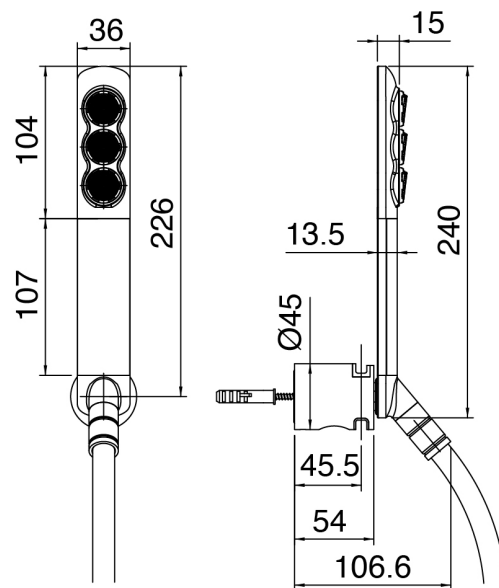

## SURF - Wall-mounted bathtub set

Codice kit: 6300 EVP-100

Mixer set with hand shower and spout – 2 exit

### Handshower set Surf

Cod: 6300Q418A00

Shower set - Antilimescale handshower SURF with support

### Single lever bathtub mixer

Cod: 63000701A00

Single lever bathtub mixer without flexible and handshower