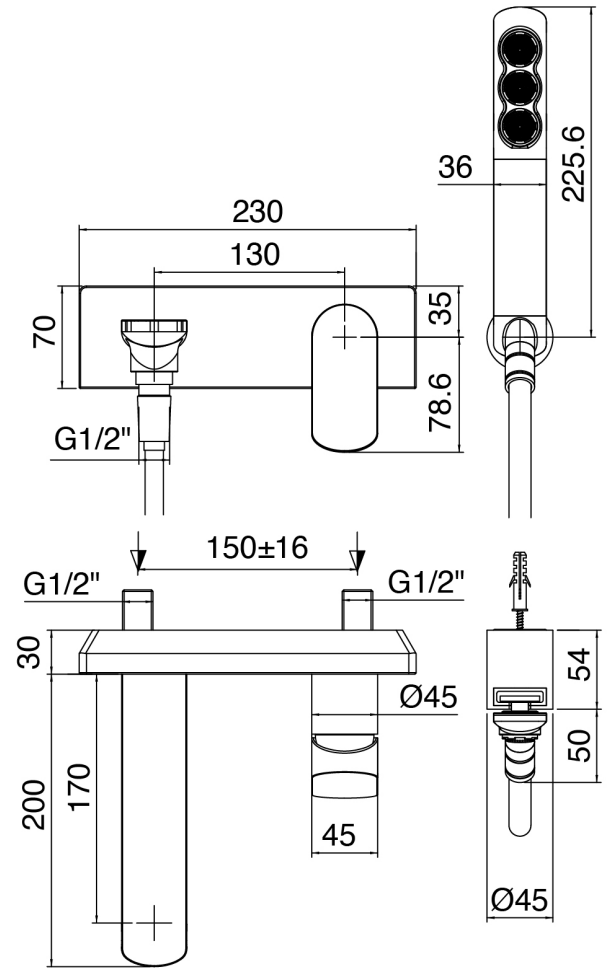

## SURF - Wall-mounted bathtub set

Codice kit: 6300 EVP-100

Mixer set with hand shower and spout – 2 exit

### Handshower set Surf

Cod: 6300Q418A00

Shower set - Antilimescale handshower SURF with support

### Single lever bathtub mixer

Cod: 63000701A00

Single lever bathtub mixer without flexible and handshower