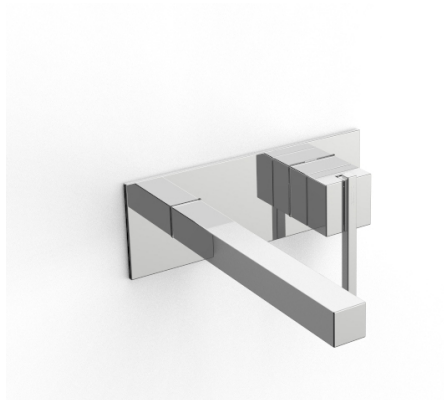

image not found or type unknown http://zazzeri.tesa.com.net/en/wp-content/uploads/2017/04/b3daf2_357a447007

Modern - Built-in washbasin set

Codice kit: 6700 MLI-040

Built-in washbasin set

Componenti

Single-lever mixer

Cod: 6700A113AL0

External part of built-in washbasin set

Untreated finish part

Cod: 6700B113A00

Rough parts: built-in washbasin and bathtub set

Finiture disponibili:

finiture speciali su richiesta salvo quantitativi minimi di ordine garantiti

cromo

CRCR

nichel satinato

NSNS