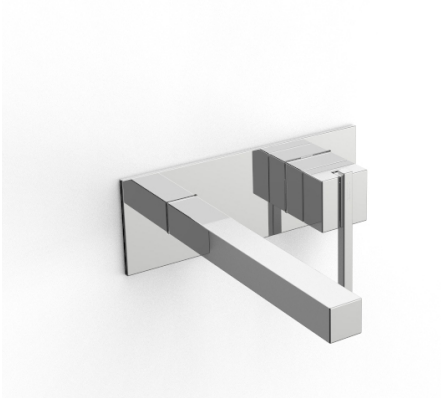

image not found or type unknown http://zazzeri.tesa.com.net/en/wp-content/uploads/2017/04/b3daf2_357a447007

Modern - Built-in washbasin set

Codice kit: 6700 MLI-040

Built-in washbasin set

Componenti

Single-lever mixer

Cod: 6700A113AL0

External part of built-in washbasin set

Untreated finish part

Cod: 6700B113A00

Rough parts: built-in washbasin and bathtub set

Finiture disponibili:

finiture speciali su richiesta salvo quantitativi minimi di ordine garantiti

cromo

CRCR

nichel satinato

NSNS