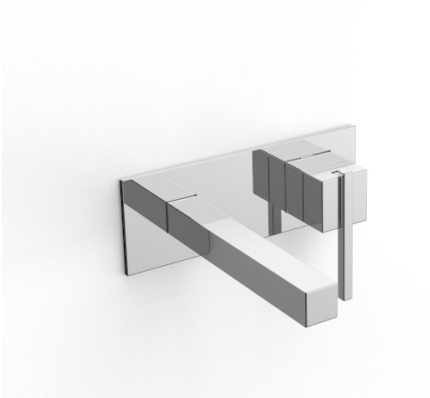

## Modern - Built-in washbasin set

---

Codice kit: 6700 MLI-030

Built-in washbasin set

### Single-lever mixer

---

Cod: 6700A113A00

External part of built-in washbasin set

### Untreated finish part

---

Cod: 6700B113A00

Rough parts: built-in washbasin and bathtub set