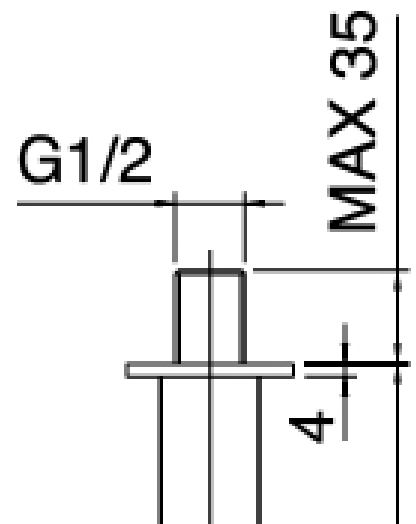

image not found or type unknown http://zazzeri.thesecom.net/en/wp-content/uploads/2017/04/b3daf2_357a

Modern - Shower arm with shower head and hand shower

Codice kit: 6700 DDI-110

Shower arm with shower head, hand shower and built-in mixer – 2 exits

Componenti

Stand alone hand shower

Cod: 67000414A00
Shower set

Single-lever mixer

Cod: 6700B401A00
Concealed shower mixer with diverter - external part

Untreated finish part

Cod: 6700A401A00
Concealed shower mixer with diverter - concealed part

Fixing plate

Cod: 2900B108A00
Fixing plate for ceiling and wall mtd. shower arm

Shower head

Cod: 2900SO05A00

Squared anti-limescale shower head 260 X 260mm -
INSPECTABLE

Finiture disponibili:

finiture speciali su richiesta salvo quantitativi minimi di ordine garantiti