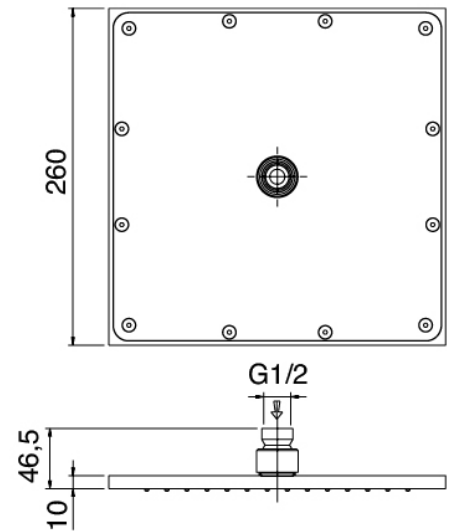

image not found or type unknown http://zazzeri.thesecom.net/en/wp-content/uploads/2017/04/b3daf2_357a

Modern - Shower arm with shower head and hand shower

Codice kit: 6700 DDI-110

Shower arm with shower head, hand shower and built-in mixer – 2 exits

Componenti

Stand alone hand shower

Cod: 67000414A00
Shower set

Single-lever mixer

Cod: 6700B401A00
Concealed shower mixer with diverter - external part

Untreated finish part

Cod: 6700A401A00
Concealed shower mixer with diverter - concealed part

Fixing plate

Cod: 2900B108A00
Fixing plate for ceiling and wall mtd. shower arm

Shower head

Cod: 2900SO05A00

Squared anti-limescale shower head 260 X 260mm -
INSPECTABLE

Finiture disponibili:

finiture speciali su richiesta salvo quantitativi minimi di ordine garantiti