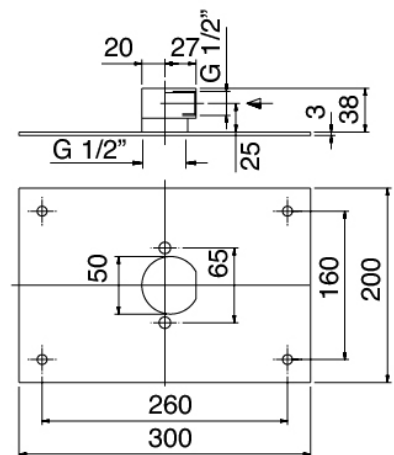

image not found or type unknown http://zazzeri.thesecom.net/en/wp-content/uploads/2017/04/b3daf2_357a

Modern - Shower arm with shower head and hand shower

Codice kit: 6700 DDI-110

Shower arm with shower head, hand shower and built-in mixer – 2 exits

Componenti

Stand alone hand shower

Cod: 67000414A00
Shower set

Single-lever mixer

Cod: 6700B401A00
Concealed shower mixer with diverter - external part

Untreated finish part

Cod: 6700A401A00
Concealed shower mixer with diverter - concealed part

Fixing plate

Cod: 2900B108A00
Fixing plate for ceiling and wall mtd. shower arm

Shower head

Cod: 2900SO05A00

Squared anti-limescale shower head 260 X 260mm -
INSPECTABLE

Finiture disponibili:

finiture speciali su richiesta salvo quantitativi minimi di ordine garantiti