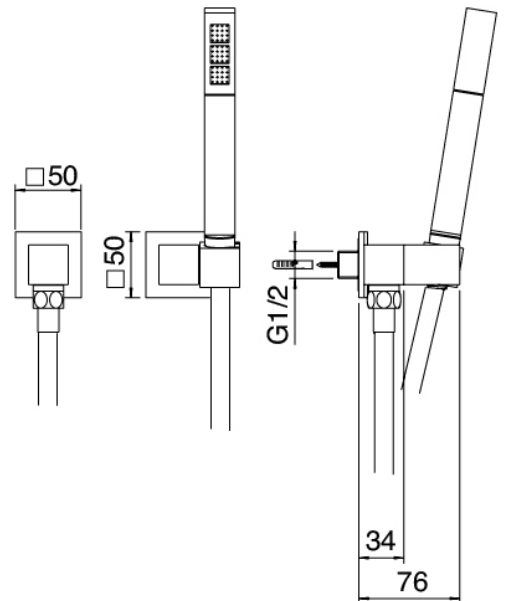

image not found or type unknown http://zazzeri.thesecom.net/en/wp-content/uploads/2017/04/b3daf2_357a

Modern - Shower arm with shower head and hand shower

Codice kit: 6700 DDI-110

Shower arm with shower head, hand shower and built-in mixer – 2 exits

Componenti

Stand alone hand shower

Cod: 67000414A00
Shower set

Single-lever mixer

Cod: 6700B401A00
Concealed shower mixer with diverter - external part

Untreated finish part

Cod: 6700A401A00
Concealed shower mixer with diverter - concealed part

Fixing plate

Cod: 2900B108A00
Fixing plate for ceiling and wall mtd. shower arm

Shower head

Cod: 2900SO05A00

Squared anti-limescale shower head 260 X 260mm -
INSPECTABLE

Finiture disponibili:

finiture speciali su richiesta salvo quantitativi minimi di ordine garantiti

cromo

CRCR

nichel satinato

NSNS