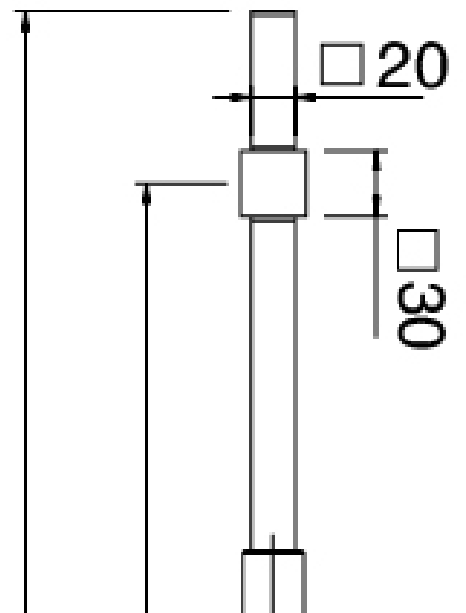

image not found or type unknown http://zazzeri.teseocom.net/en/wp-content/uploads/2017/04/b3daf2_357a

Modern - Sliding bar with hand shower

Codice kit: 6700 ADI-100

Sliding bar with hand shower and built-in mixer – 1 exit

Componenti

Hand shower

Cod: 6700Q417A00

Hanshower

Single-lever mixer

Cod: 6700B402A00

Concealed shower mixer - external part

Untreated finish part

Cod: 6700A402A00

Concealed shower mixer - concealed part

Finiture disponibili:

finiture speciali su richiesta salvo quantitativi minimi di ordine garantiti

cromo

CRCR

nicel satinato

NSNS