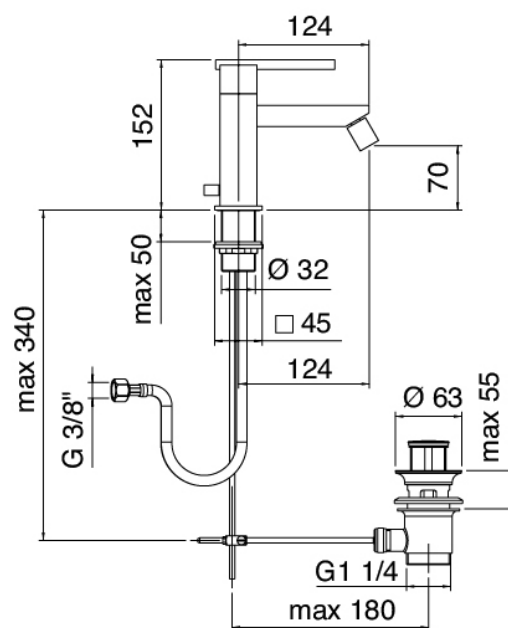

### Modern - Bidet mixer

Codice kit: 6700 MBX-050

Bidet mixer with plug

### Single-lever mixer

Cod: 67001201A00

Single lever bidet mixer