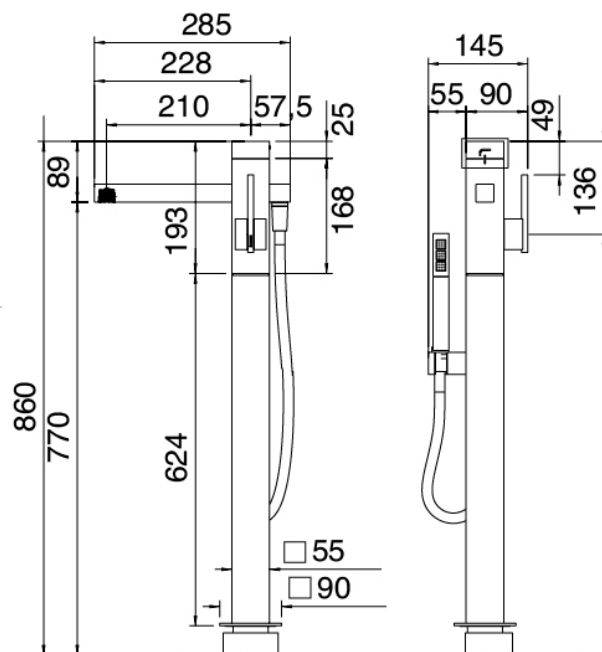

## Modern - Bathtub set on tubes

Codice kit: 6700 EVT-080

Columned bathtub mixer – 2 exits

## Componenti

### Mixer set with spout

Cod: 6700V110A00

Columned bathtub mixer with handshower