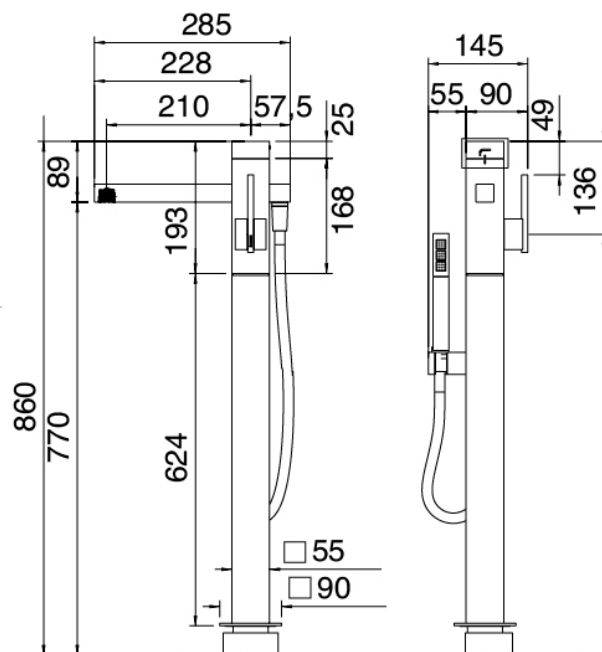

Modern - Bathtub set on tubes

Codice kit: 6700 EVT-080

Columned bathtub mixer – 2 exits

Componenti

Mixer set with spout

Cod: 6700V110A00

Columned bathtub mixer with handshower

Finiture disponibili: