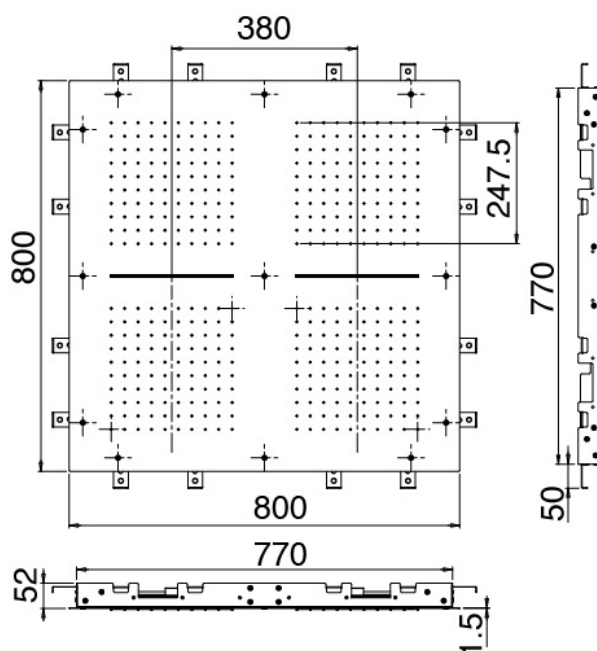

Shirò Skyrain - Ceiling showerhead

Codice kit: 1101 SDI-050

Ceiling showerhead with rain and waterfall

Componenti

Ceiling showerhead with rain and waterfall

Cod: 1101SO16A00

Ceiling showerhead with rain and waterfall - 800 x 800 mm