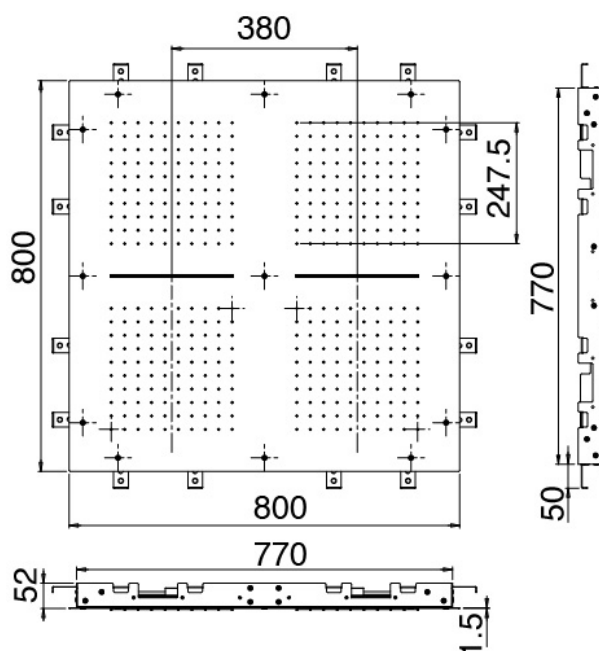

## Shirò Skyrain - Ceiling showerhead

Codice kit: 1101 SDI-050

Ceiling showerhead with rain and waterfall

### **Ceiling showerhead with rain and waterfall**

Cod: 1101SO16A00

Ceiling showerhead with rain and waterfall - 800 x 800 mm