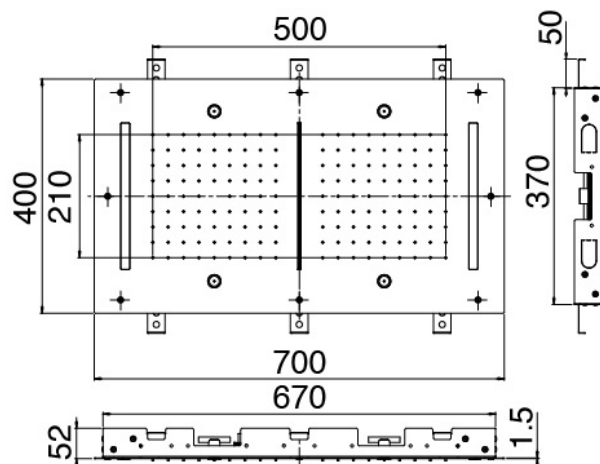

image not found or type unknown http://zazzeri.tesa.com.net/en/wp-content/uploads/2017/04/b3daf2_357a447007

Shirò Skyrain - Ceiling showerhead

Codice kit: 1101 SDI-040

Ceiling showerhead with rain, waterfall, nebulizers and LED RGB

Componenti

Ceiling showerhead with rain, waterfall, nebulizers and LED RGB

Cod: 1101SO14A00

Ceiling showerhead with rain, waterfall, nebulizers and LED RGB - 700 x 400 mm

Finiture disponibili:

finiture speciali su richiesta salvo quantitativi minimi di ordine garantiti