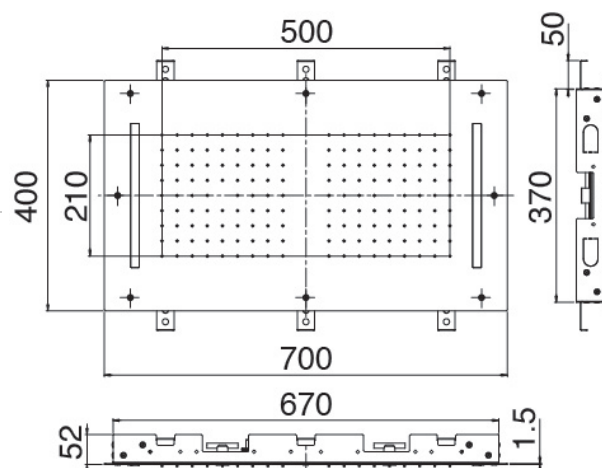

Shirò Skyrain - Ceiling showerhead

Codice kit: 1101 SDI-030

Ceiling showerhead with rain and LED RGB

Componenti

Ceiling showerhead with rain and LED RGB

Cod: 1101SO12A00

Ceiling showerhead with rain and LED RGB - 700 x 400 mm