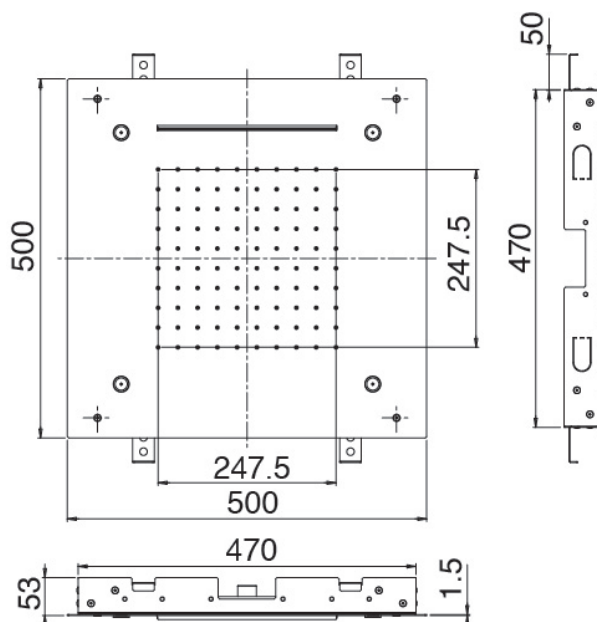

image not found or type unknown http://zazzeri.tesa.com.net/en/wp-content/uploads/2017/04/b3daf2_357a447007

Shirò Skyrain - Ceiling showerhead

Codice kit: 1101 SDI-020

Ceiling showerhead with rain, waterfall, nebulizers

Componenti

Ceiling showerhead with rain, waterfall, nebulizers

Cod: 1101SO09A00

Ceiling showerhead with rain, waterfall, nebulizers -
500 x 500 mm

Finiture disponibili:

finiture speciali su richiesta salvo quantitativi minimi di ordine garantiti