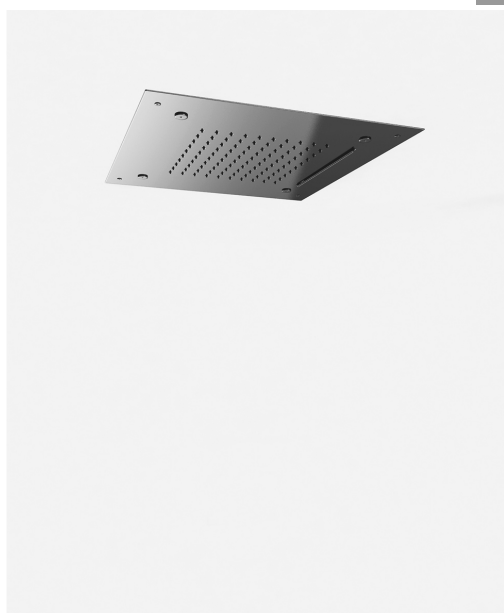

image not found or type unknown http://zazzeri.tesa.com.net/en/wp-content/uploads/2017/04/b3daf2_357a447007

Shirò Skyrain - Ceiling showerhead

Codice kit: 1101 SDI-020

Ceiling showerhead with rain, waterfall, nebulizers

Componenti

Ceiling showerhead with rain, waterfall, nebulizers

Cod: 1101SO09A00

Ceiling showerhead with rain, waterfall, nebulizers -
500 x 500 mm

Finiture disponibili:

finiture speciali su richiesta salvo quantitativi minimi di ordine garantiti