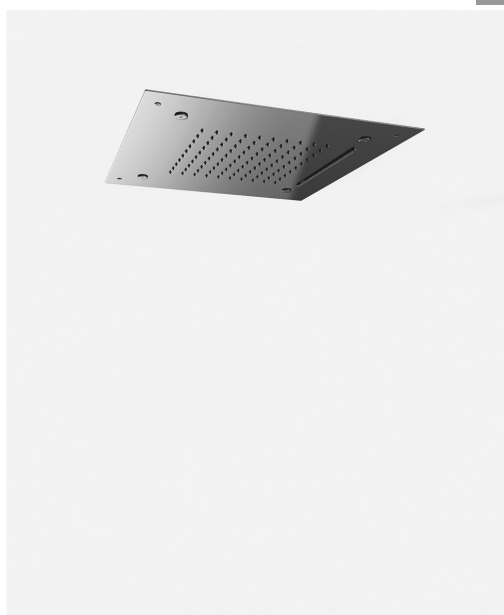

image not found or type unknown http://zazzeri.tesa.com.net/en/wp-content/uploads/2017/04/b3daf2_357a447007

Shirò Skyrain - Ceiling showerhead

Codice kit: 1101 SDI-020

Ceiling showerhead with rain, waterfall, nebulizers

Componenti

Ceiling showerhead with rain, waterfall, nebulizers

Cod: 1101SO09A00

Ceiling showerhead with rain, waterfall, nebulizers -
500 x 500 mm

Finiture disponibili:

finiture speciali su richiesta salvo quantitativi minimi di ordine garantiti