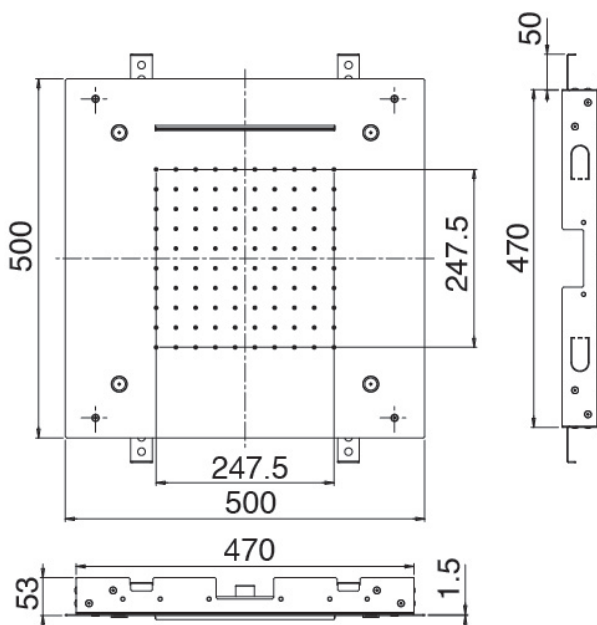

image not found or type unknown http://zazzeri.tesa.com.net/en/wp-content/uploads/2017/04/b3daf2_357a447007

Shirò Skyrain - Ceiling showerhead

Codice kit: 1101 SDI-020

Ceiling showerhead with rain, waterfall, nebulizers

Componenti

Ceiling showerhead with rain, waterfall, nebulizers

Cod: 1101SO09A00

Ceiling showerhead with rain, waterfall, nebulizers -
500 x 500 mm

Finiture disponibili:

finiture speciali su richiesta salvo quantitativi minimi di ordine garantiti