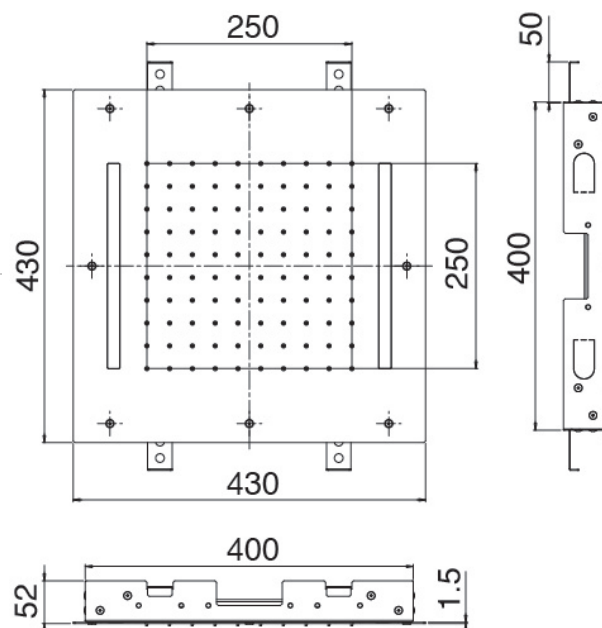

image not found or type unknown http://zazzeri.tesa.com.net/en/wp-content/uploads/2017/04/b3daf2_357a447007

Shirò Skyrain - Ceiling showerhead

Codice kit: 1101 SDI-010

Ceiling showerhead with rain & LED RGB

Componenti

Ceiling showerhead with rain & LED RGB

Cod: 1101SO03A00

Ceiling showerhead with rain & LED RGB - 430 x 430 mm

Finiture disponibili:

finiture speciali su richiesta salvo quantitativi minimi di ordine garantiti