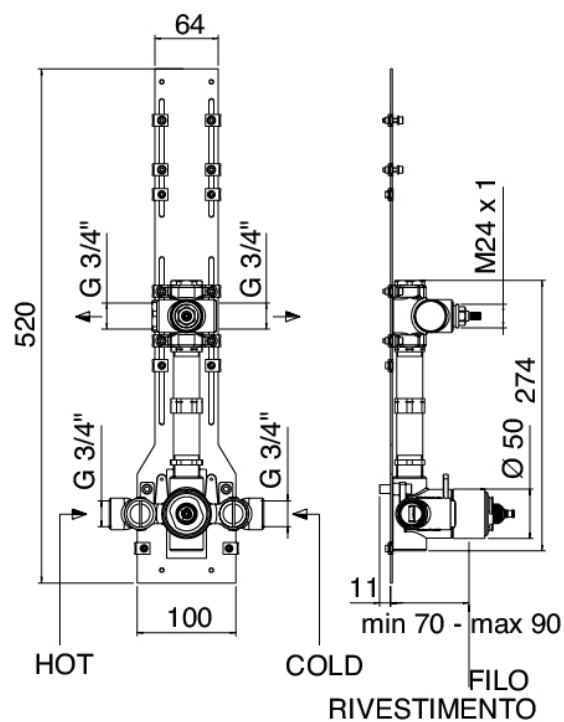

Shirò - Showerhead

Codice kit: 1100 SDI-050

Showerhead complete with thermostatic built-in mixer – 1 exit

Componenti

Thermostatic control

Cod: 1100T550A00

Concealed thermostatic mixer - external parts

Untreated finish part

Cod: 29000801A00

1-way concealed thermostatic mixer - concealed parts

Diverter tap

Cod: 1100Y407AA0

In-line concealed valves - external parts

Shower head

Cod: 1100SO03A00

Squared showerhead with rain effect - ceiling-mounted