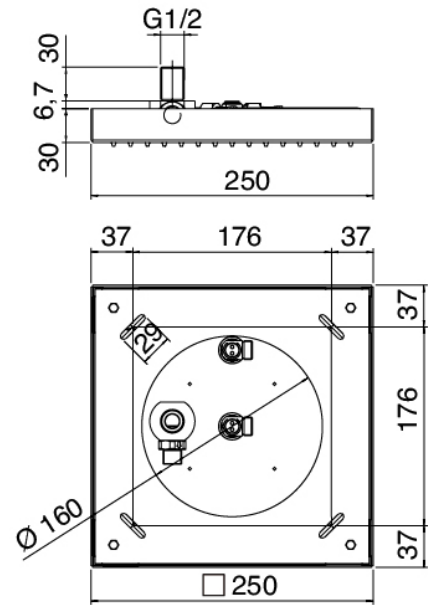

Shirò - Showerhead

Codice kit: 1100 SDI-050

Showerhead complete with thermostatic built-in mixer – 1 exit

Componenti

Thermostatic control

Cod: 1100T550A00

Concealed thermostatic mixer - external parts

Untreated finish part

Cod: 29000801A00

1-way concealed thermostatic mixer - concealed parts

Diverter tap

Cod: 1100Y407AA0

In-line concealed valves - external parts

Shower head

Cod: 1100SO03A00

Squared showerhead with rain effect - ceiling-mounted