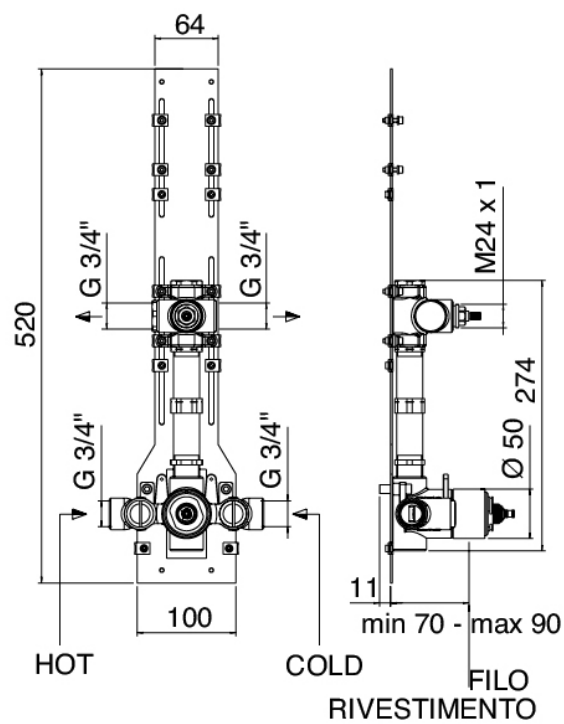

Shirò - Showerhead

Codice kit: 1100 SDI-030

Showerhead complete with thermostatic built-in mixer – 1 exit

Componenti

Thermostatic control

Cod: 1100T550A00

Concealed thermostatic mixer - external parts

Untreated finish part

Cod: 29000801A00

1-way concealed thermostatic mixer - concealed parts

Diverter tap

Cod: 1100Y407AA0

In-line concealed valves - external parts

Shower head

Cod: 11000422A00

Showerarm complete