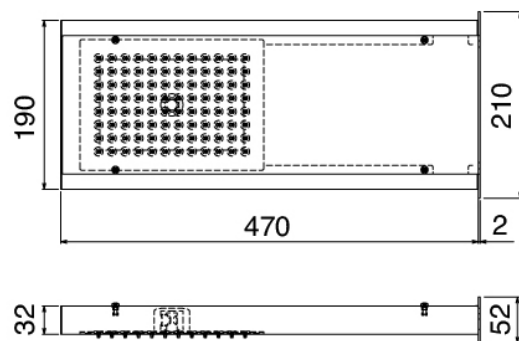

Shirò - Showerhead

Codice kit: 1100 SDI-030

Showerhead complete with thermostatic built-in mixer – 1 exit

Componenti

Thermostatic control

Cod: 1100T550A00

Concealed thermostatic mixer - external parts

Untreated finish part

Cod: 29000801A00

1-way concealed thermostatic mixer - concealed parts

Diverter tap

Cod: 1100Y407AA0

In-line concealed valves - external parts

Shower head

Cod: 11000422A00

Showerarm complete