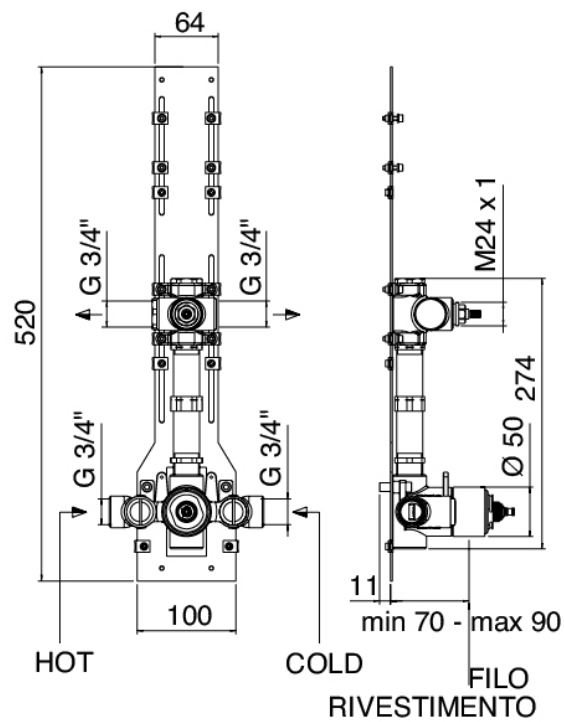

Shirò - Showerhead

Codice kit: 1100 SDI-020

Showerhead complete with thermostatic built-in mixer – 1 exit

Componenti

Thermostatic control

Cod: 1100T550A00

Concealed thermostatic mixer - external parts

Untreated finish part

Cod: 29000801A00

1-way concealed thermostatic mixer - concealed parts

Diverter tap

Cod: 1100Y407AA0

In-line concealed valves - external parts

Shower head

Cod: 11000421A00

Showerarm complete