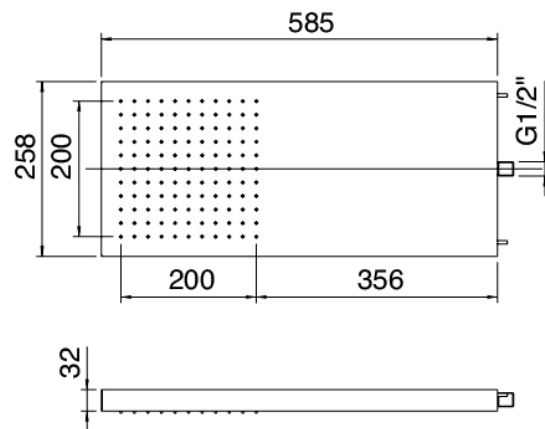

Shirò - Showerhead

Codice kit: 1100 SDI-020

Showerhead complete with thermostatic built-in mixer – 1 exit

Componenti

Thermostatic control

Cod: 1100T550A00

Concealed thermostatic mixer - external parts

Untreated finish part

Cod: 29000801A00

1-way concealed thermostatic mixer - concealed parts

Diverter tap

Cod: 1100Y407AA0

In-line concealed valves - external parts

Shower head

Cod: 11000421A00

Showerarm complete