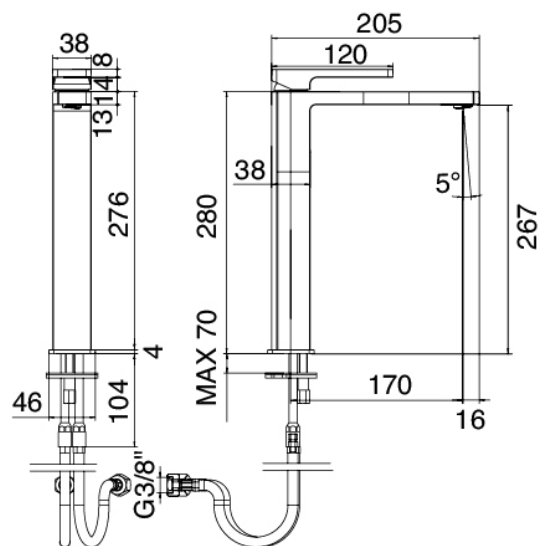

Modern - Washbasin mixer

Codice kit: 5700 MLX-030
Washbasin mixer with plug

Componenti

Single-lever mixer

Cod: 57001099A00
Single lever washbasin mixer without plug

Pressure-controlled drain

Cod: 2900Q302A00
Abfluss mit flachem Knopf