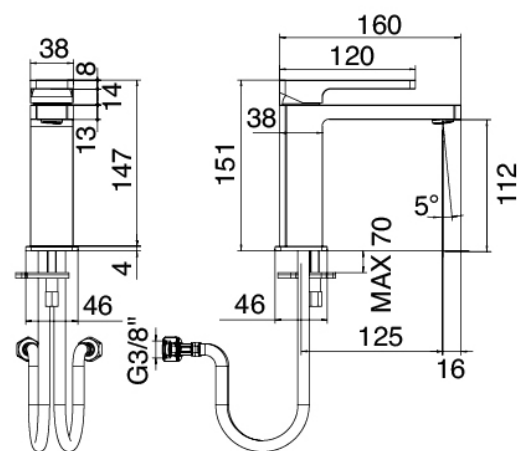

image not found or type unknown http://zazzeri.tesa.com.net/en/wp-content/uploads/2017/04/b3daf2_357a447007

Modern - Washbasin mixer

Codice kit: 5700 MLX-020

Washbasin mixer with plug

Componenti

Single-lever mixer

Cod: 57001106A00

Single lever washbasin mixer without plug

Pressure-controlled drain

Cod: 2900Q302A00

Abfluss mit flachem Knopf

Finiture disponibili:

finiture speciali su richiesta salvo quantitativi minimi di ordine garantiti