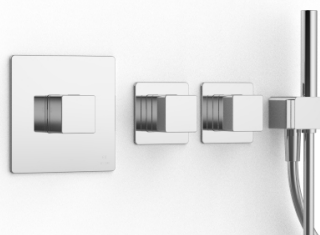

## Modern - Built-in shower set

---

Codice kit: 5700 UDI-120

Built-in thermostatic shower with flat shower head (Flyfall ®), tubular waterfall and led, hand shower – 4 exits

### Untreated finish part

---

Cod: 2900D802A00

4- ways built-in thermostatic (2 diverters)- rough parts

### Rectangular shower head Waterfall

Cod: 5700SO01AA0

Vertical wall-mounted showerhead 100X300mm  
with Flyfall