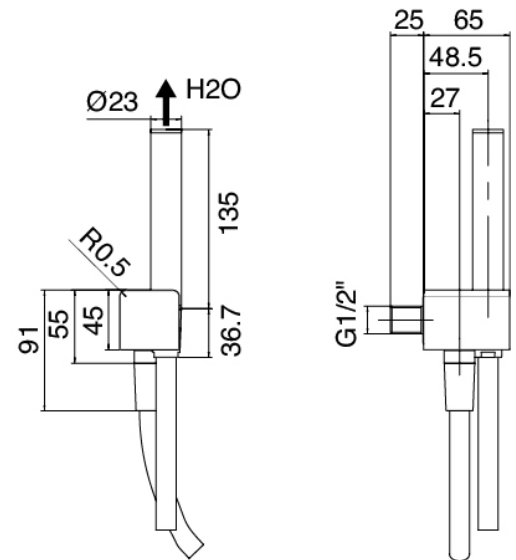

### **Thermostatic control**

---

Cod: 6700T550A00

Concealed thermostatic mixer - external parts

### Untreated finish part

---

Cod: 2900D802A00

4- ways built-in thermostatic (2 diverters)- rough parts

### Diverter tap

---

Cod: 6700Y407AA0

In-line concealed valves - external parts

### Rectangular shower head Waterfall

Cod: 5700SO01AA0

Vertical wall-mounted showerhead 100X300mm  
with Flyfall