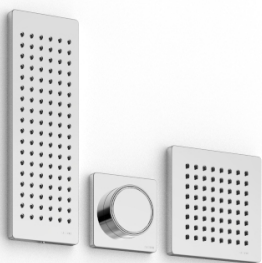

## Modern - Built-in shower set

---

Codice kit: 5700 UDI-120

Built-in thermostatic shower with flat shower head (Flyfall ®), tubular waterfall and led, hand shower – 4 exits

### **Thermostatic control**

---

Cod: 6700T550A00

Concealed thermostatic mixer - external parts

### Untreated finish part

---

Cod: 2900D802A00

4- ways built-in thermostatic (2 diverters)- rough parts

### Rectangular shower head Waterfall

Cod: 5700SO01AA0

Vertical wall-mounted showerhead 100X300mm  
with Flyfall