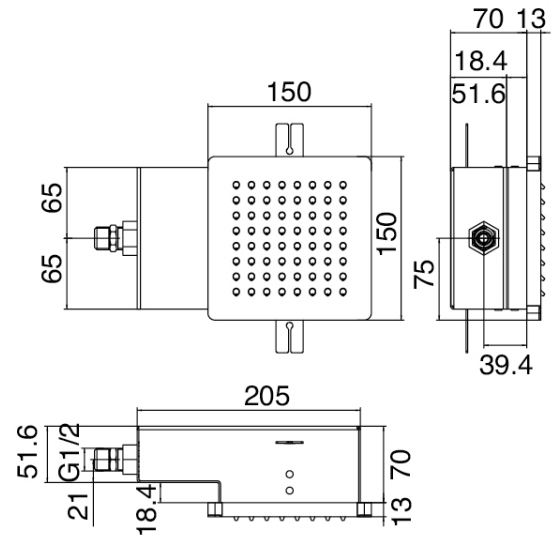

### Rectangular box

---

Cod: 5700SO01AB0

Built -in box vertical showerhead

### Square shower head Waterfall

Cod: 5700SO03AA0

Squared wall-mounted showerhead 150x150mm  
con Flyfall

### Rectangular shower head Waterfall

Cod: 5700SO01AA0

Vertical wall-mounted showerhead 100X300mm  
with Flyfall