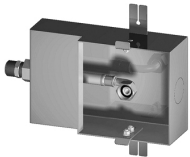

Square box

Cod: 5700SO03AB0

Built -in box squared showerhead

Rectangular box

Cod: 5700SO01AB0

Built -in box vertical showerhead