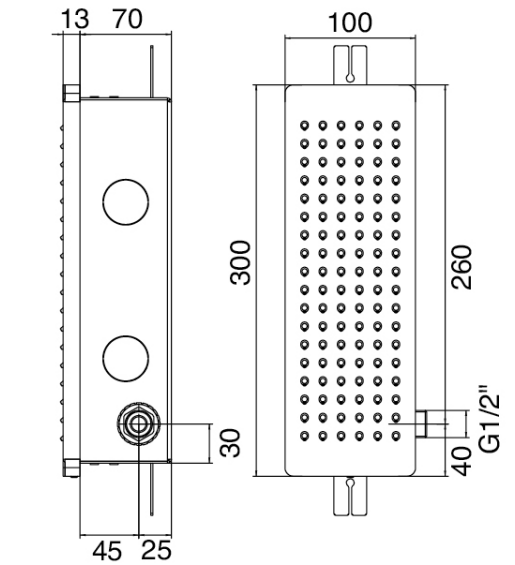

### Square shower head Waterfall

Cod: 5700SO03AA0

Squared wall-mounted showerhead 150x150mm  
con Flyfall

### Rectangular shower head Waterfall

Cod: 5700SO01AA0

Vertical wall-mounted showerhead 100X300mm  
with Flyfall