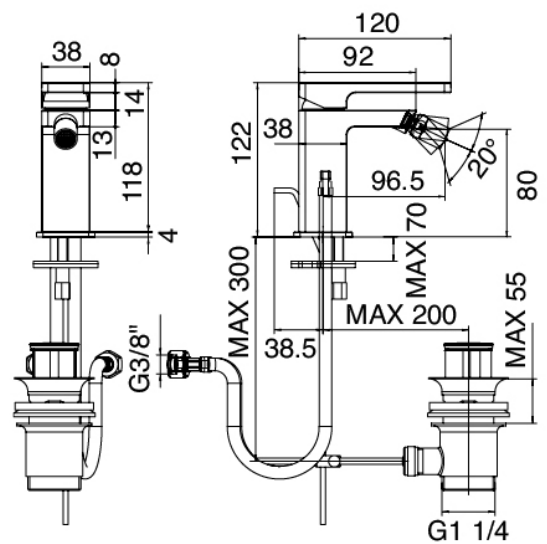

### Modern - Bidet mixer

Codice kit: 5700 MBX-070

Bidet mixer with plug

### Componenti

### Single-lever mixer

Cod: 57001201A00

Single lever bidet mixer