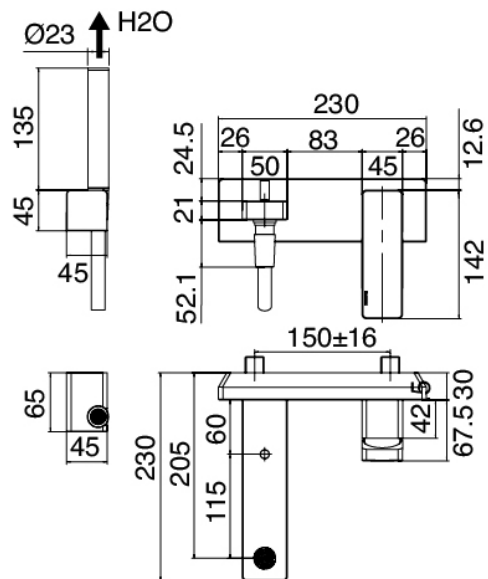

## Modern - Wall-mounted bathtub set

Codice kit: 5700 EVP-080

Wall-mounted bathtub set mixer – 2 exits

### Mixer set with spout

Cod: 57001400A00

Single lever bathtub mixer