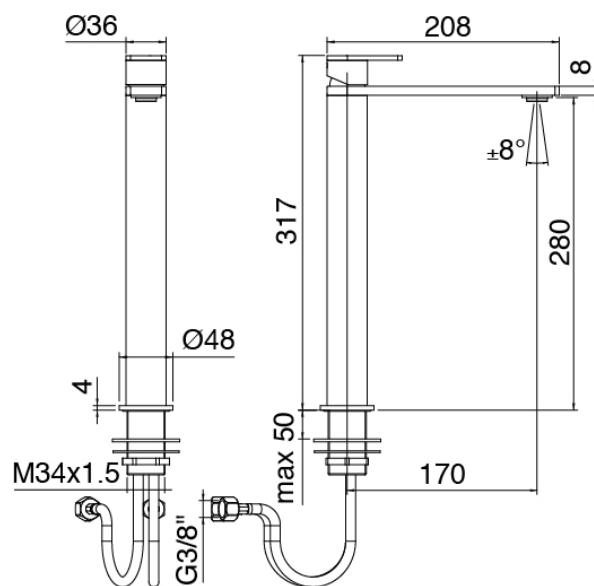

image not found or type unknown http://zazzeri.tesa.com.net/en/wp-content/uploads/2017/04/b3daf2_357a447007

Modern - Washbasin mixer

Codice kit: 3405 MLX-020

Single lever washbasin mixer without plug

Componenti

Single-lever mixer

Cod: 34001098A00

Single lever washbasin mixer without plug - L170 x
H280 mm

Handle

Cod: 3305MA01A00

HANDLE MA01 Handle for washbasin/bidet mixer

Finiture disponibili:

finiture speciali su richiesta salvo quantitativi minimi di ordine garantiti