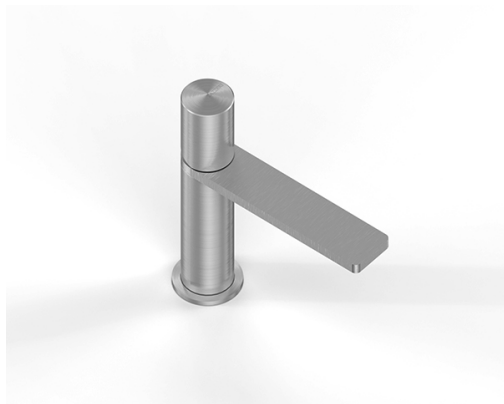

image not found or type unknown http://zazzeri.tesa.com.net/en/wp-content/uploads/2017/04/b3daf2_357a447007

Modern - Washbasin mixer

Codice kit: 3405 MLX-010

Single lever washbasin mixer without plug

Componenti

Single-lever mixer

Cod: 34001106A00

Single lever washbasin mixer without plug - L125 x
H112 mm

Handle

Cod: 3305MA01A00

HANDLE MA01 Handle for washbasin/bidet mixer

Finiture disponibili:

finiture speciali su richiesta salvo quantitativi minimi di ordine garantiti