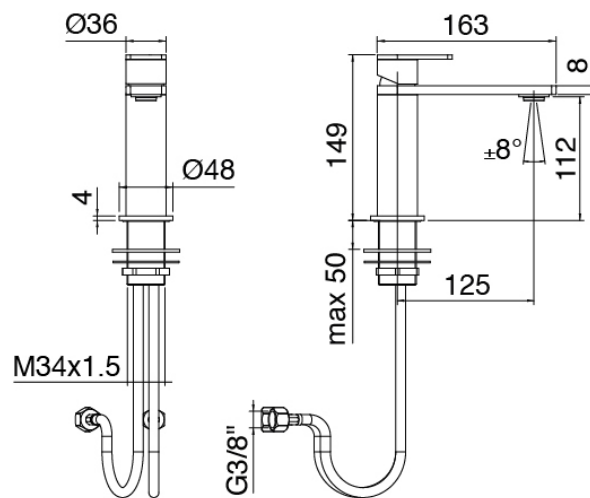

image not found or type unknown http://zazzeri.tesa.com.net/en/wp-content/uploads/2017/04/b3daf2_357a447007

Modern - Washbasin mixer

Codice kit: 3405 MLX-010

Single lever washbasin mixer without plug

Componenti

Single-lever mixer

Cod: 34001106A00

Single lever washbasin mixer without plug - L125 x
H112 mm

Handle

Cod: 3305MA01A00

HANDLE MA01 Handle for washbasin/bidet mixer

Finiture disponibili:

finiture speciali su richiesta salvo quantitativi minimi di ordine garantiti