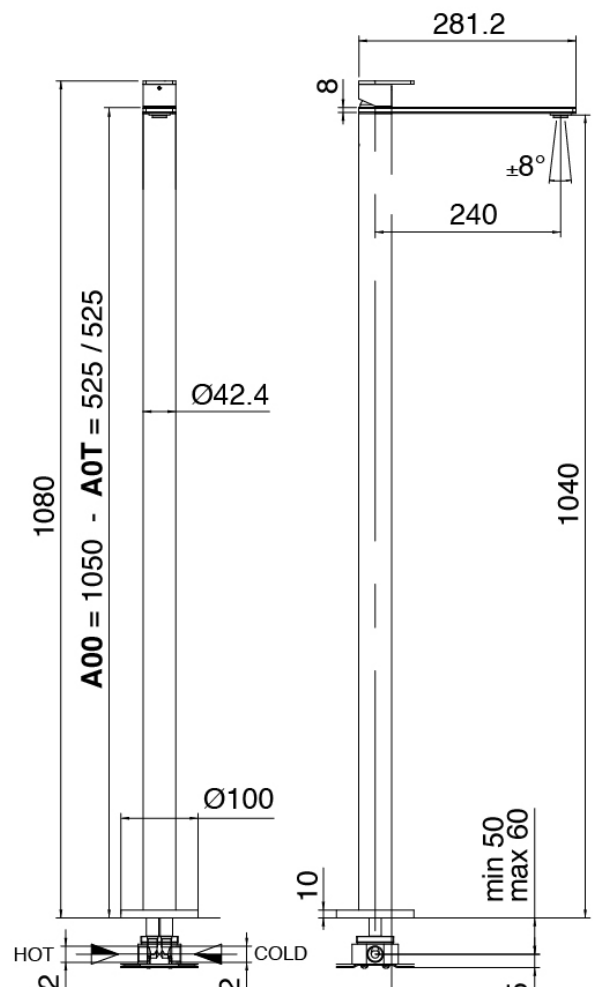

Modern - Column-mounted single lever washbasin mixer

Codice kit: 3405 MLT-050

Column-mounted washbasin spout

Componenti

Single-lever mixer

Cod: 3400T100A00

Column-mounted washbasin spout - L240 x H1040
mm

Concealed part

Cod: 3300B100A00

Column-mounted washbasin/bath spout - concealed part

Handle

Cod: 3305MA03A00

HANDLE MA03 Handle for built-in parts/washbasin/freestanding bathtub

Finiture disponibili:

finiture speciali su richiesta salvo quantitativi minimi di ordine garantiti