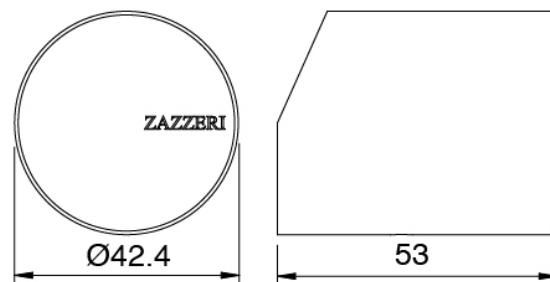

Handle

Cod: 3305MA03A00

HANDLE MA03 Handle for built-in parts/washbasin/freestanding bathtub

Finiture disponibili:

finiture speciali su richiesta salvo quantitativi minimi di ordine garantiti

brush steel

ASAS

antracite

APAP