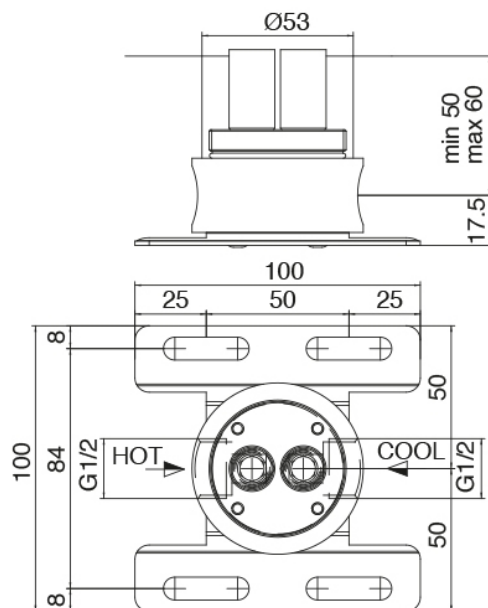

Modern - Column-mounted single lever washbasin mixer

Codice kit: 3405 MLT-050

Column-mounted washbasin spout

Componenti

Single-lever mixer

Cod: 3400T100A00

Column-mounted washbasin spout - L240 x H1040
mm

Concealed part

Cod: 3300B100A00

Column-mounted washbasin/bath spout - concealed part

Handle

Cod: 3305MA03A00

HANDLE MA03 Handle for built-in parts/washbasin/freestanding bathtub

Finiture disponibili:

finiture speciali su richiesta salvo quantitativi minimi di ordine garantiti