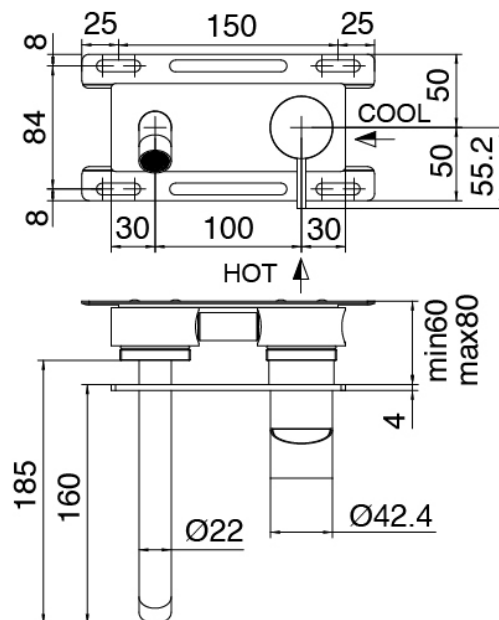

### Single-lever mixer

Cod: 3400A113AA0

Built-in washbasin set without plate - spout 180 mm - external part

### Concealed part

Cod: 3300B113A00

Built-in washbasin set - external part