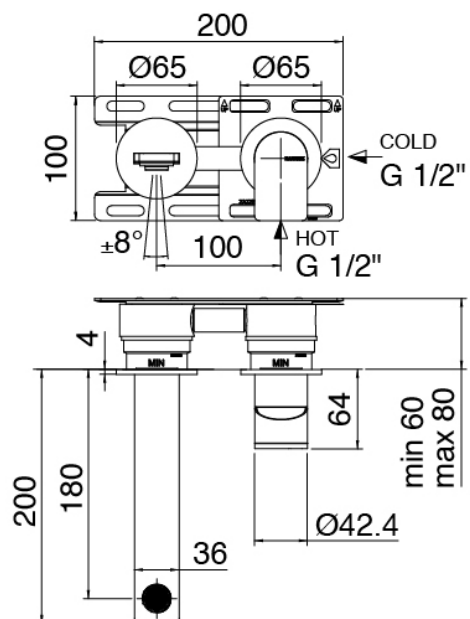

### Single-lever mixer

Cod: 3400A113AA0

Built-in washbasin set without plate - spout 180 mm - external part