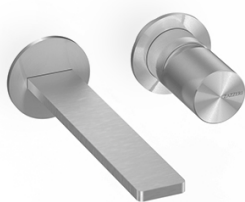

### Modern - Built-in washbasin set

Codice kit: 3405 MLI-040

Built-in washbasin set

### Single-lever mixer

Cod: 3400A113AA0

Built-in washbasin set without plate - spout 180 mm - external part

### Concealed part

Cod: 3300B113A00

Built-in washbasin set - external part