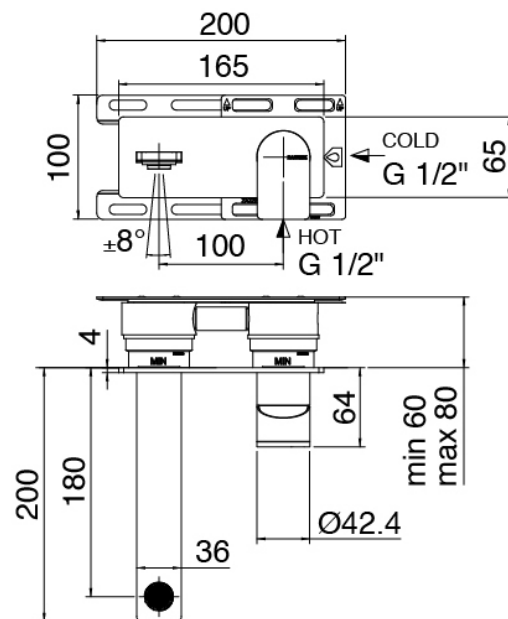

### Single-lever mixer

Cod: 3400A113A00

Built-in washbasin set - external part