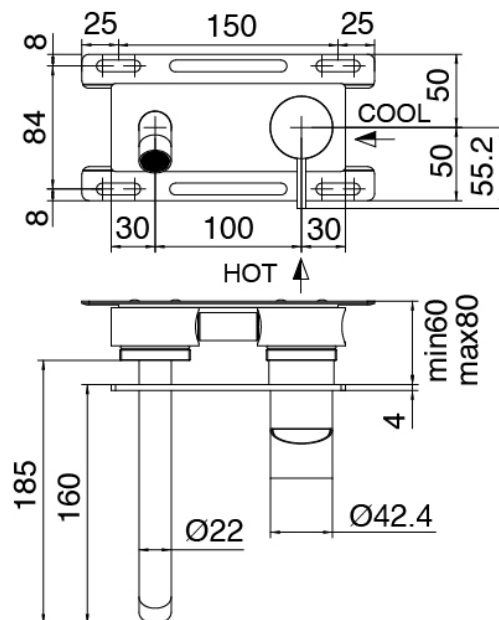

### Single-lever mixer

Cod: 3400A113A00

Built-in washbasin set - external part

### Concealed part

Cod: 3300B113A00

Built-in washbasin set - external part