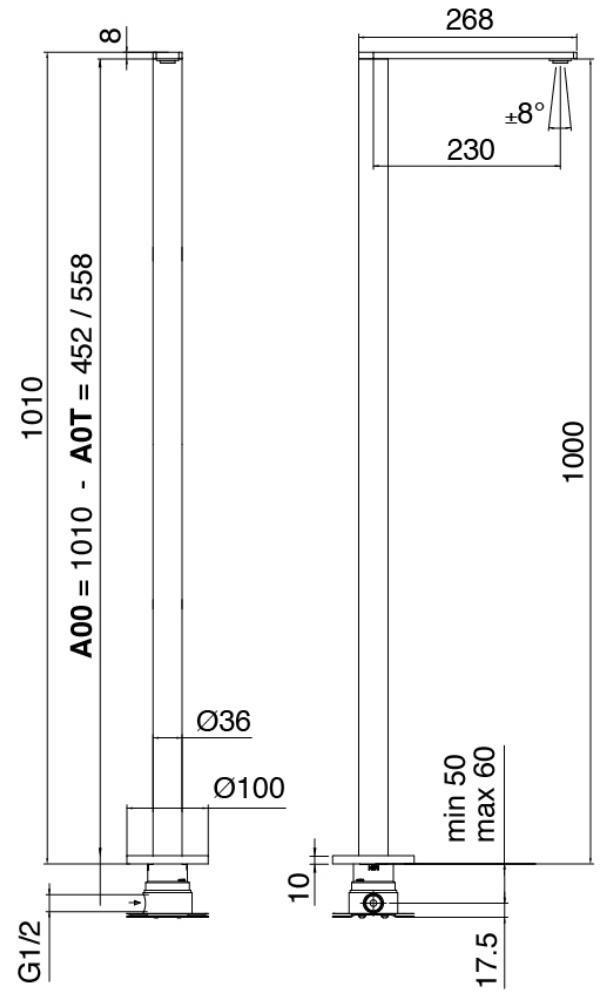

### Modern - Washbasin mixer on top

Codice kit: 3405 GLT-060

Washbasin mixer on top with column-mounted washbasin spout

### Concealed part

Cod: 3300B099A00

Column-mounted - Built-in part

### Column-mounted washbasin spout

Cod: 3400T099A00

Column-mounted washbasin spout- L230 x H1000  
mm

### Single-lever mixer

Cod: 3305M108A00

Surface single lever mixer - Ø36mm