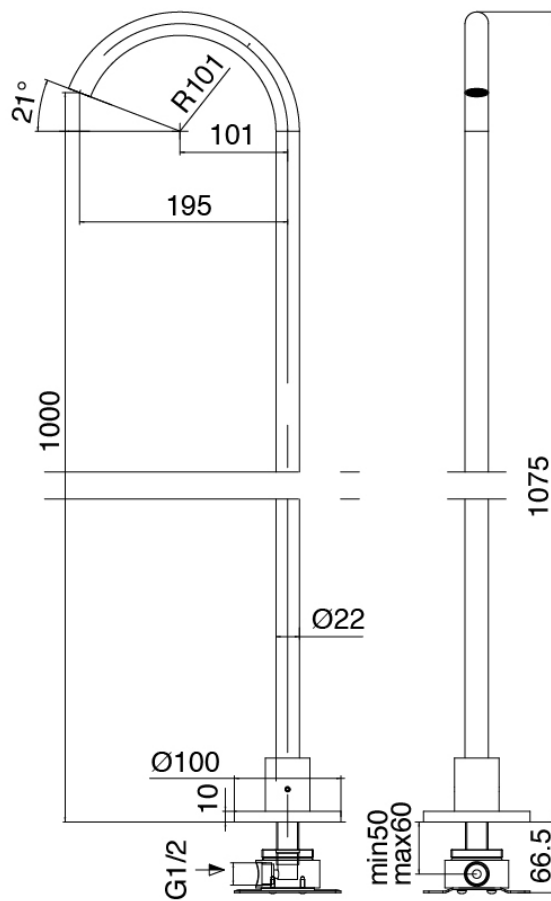

### Modern - Washbasin mixer on top

Codice kit: 3405 GLT-060

Washbasin mixer on top with column-mounted washbasin spout

### Concealed part

Cod: 3300B099A00

Column-mounted - Built-in part

### Column-mounted washbasin spout

Cod: 3400T099A00

Column-mounted washbasin spout- L230 x H1000  
mm

### Single-lever mixer

Cod: 3305M108A00

Surface single lever mixer - Ø36mm