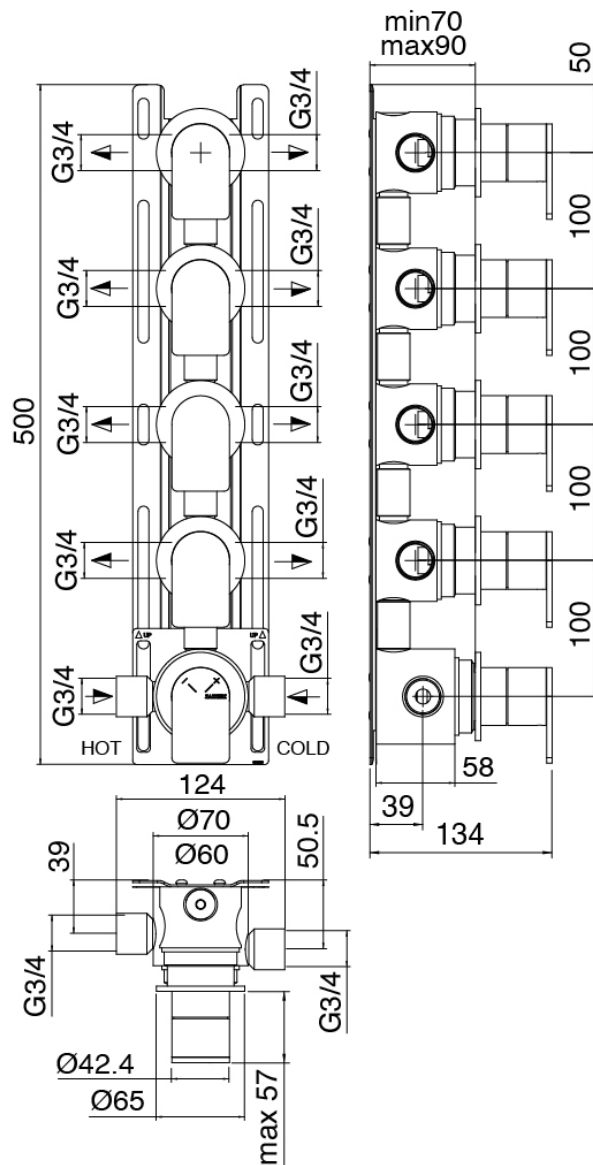

### Handshower set

---

Cod: 3305Q419A00

Handshower set with handshower - water outlet and  
holder

### Concealed part

Cod: 33000804A00

4-way concealed thermostatic mixer - concealed parts

### Handle

---

Cod: 3305MA05A00

HANDLE MA05 Handle for 2/3 ways diverter/valve