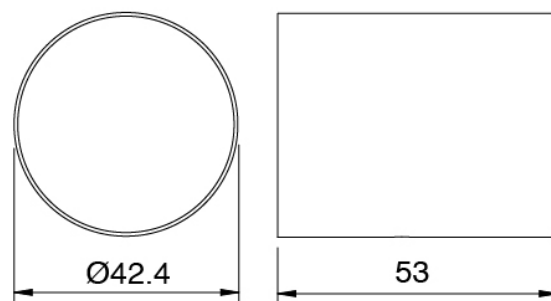

Handle

Cod: 3305MA05A00

HANDLE MA05 Handle for 2/3 ways diverter/valve