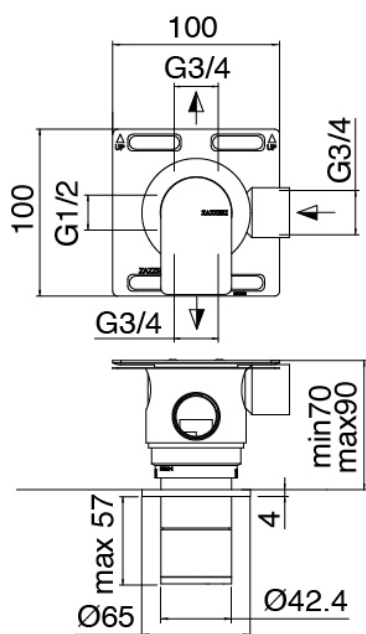

### Handshower set

---

Cod: 3305Q419A00

Handshower set with handshower - water outlet and  
holder

### Concealed part

Cod: 33000804A00

4-way concealed thermostatic mixer - concealed parts

### Handle

---

Cod: 3305MA05A00

HANDLE MA05 Handle for 2/3 ways diverter/valve