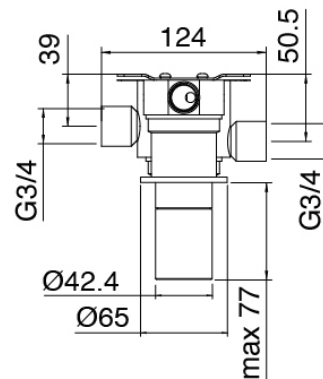

Concealed part

Cod: 3300D802A00

2-way concealed Smart thermostatic mixer (1 diverter with Stop) - concealed parts