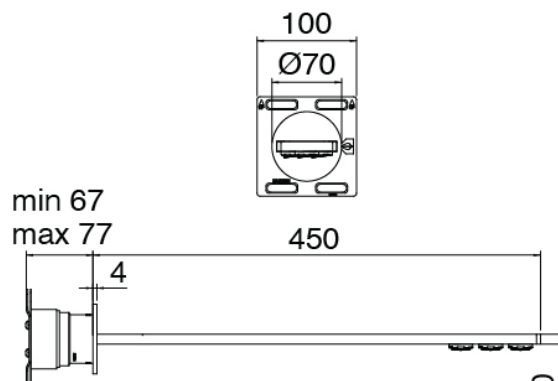

Componenti

Shower head

Cod: 3400SO02A00

Concealed part

Cod: 3300B121A00

Wall-mounted showerhead - Built-in part

Handshower set

Cod: 3305Q419A00

Handshower set with handshower - water outlet and holder

Concealed part

Cod: 3300D802A00

2-way concealed Smart thermostatic mixer (1 diverter with Stop) - concealed parts

Diverter

Cod: 3305Y408AA0

Diverter - External part