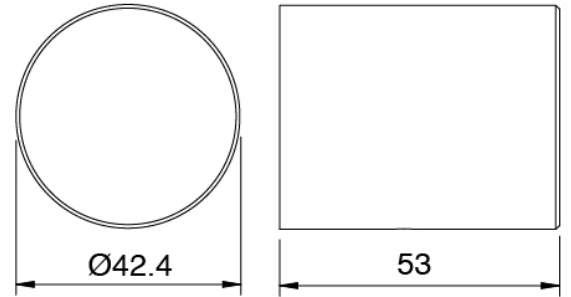

Diverter

Cod: 3305Y408AA0

Diverter - External part

Handle

Cod: 3305MA05A00

HANDLE MA05 Handle for 2/3 ways diverter/valve