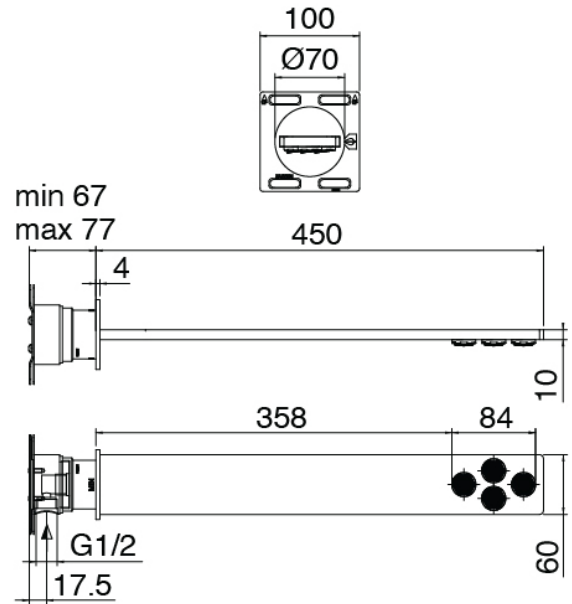

Componenti

Shower head

Cod: 3400SO02A00

Concealed part

Cod: 3300B121A00

Wall-mounted showerhead - Built-in part

Handshower set

Cod: 3305Q419A00

Handshower set with handshower - water outlet and holder

Concealed part

Cod: 3300D802A00

2-way concealed Smart thermostatic mixer (1 diverter with Stop) - concealed parts

Diverter

Cod: 3305Y408AA0

Diverter - External part

Handle

Cod: 3305MA05A00

HANDLE MA05 Handle for 2/3 ways diverter/valve

Handle

Cod: 3305MA06A00

HANDLE MA06 Handle for thermostatic unit

Finiture disponibili:

finiture speciali su richiesta salvo quantitativi minimi di ordine garantiti