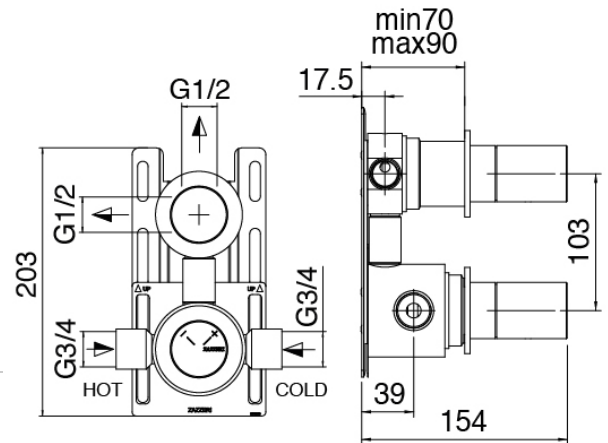

Componenti

Shower head

Cod: 3400SO02A00

Concealed part

Cod: 3300B121A00

Wall-mounted showerhead - Built-in part

Handshower set

Cod: 3305Q419A00

Handshower set with handshower - water outlet and holder

Concealed part

Cod: 3300D802A00

2-way concealed Smart thermostatic mixer (1 diverter with Stop) - concealed parts

Diverter

Cod: 3305Y408AA0

Diverter - External part

Handle

Cod: 3305MA05A00

HANDLE MA05 Handle for 2/3 ways diverter/valve

Handle

Cod: 3305MA06A00

HANDLE MA06 Handle for thermostatic unit

Finiture disponibili:

finiture speciali su richiesta salvo quantitativi minimi di ordine garantiti