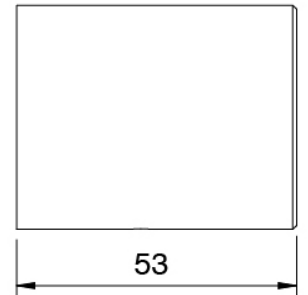

Diverter

Cod: 3305Y408AA0

Diverter - External part

Handle

Cod: 3305MA05A00

HANDLE MA05 Handle for 2/3 ways diverter/valve