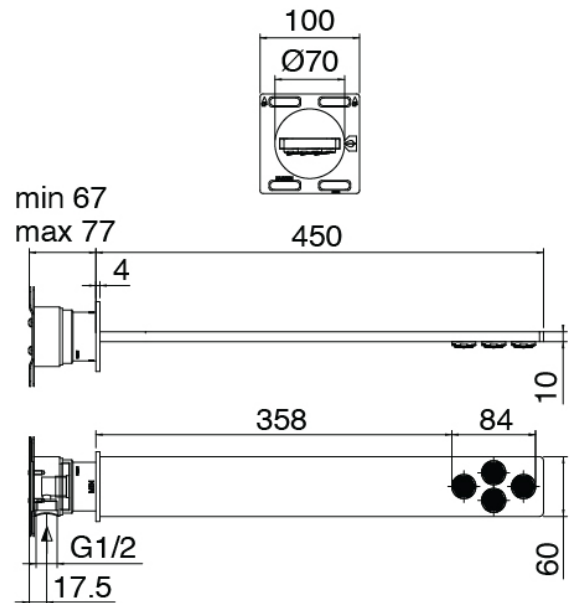

### Shower head

Cod: 3400SO02A00

### Concealed part

Cod: 3300B121A00

Wall-mounted showerhead - Built-in part