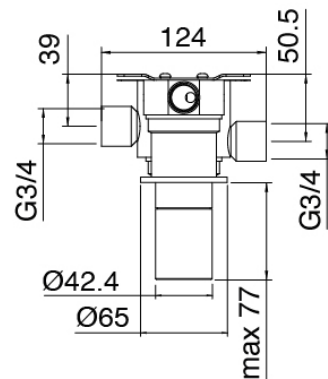

Componenti

Shower head

Cod: 3400SO02A00

Concealed part

Cod: 3300B121A00

Wall-mounted showerhead - Built-in part

Handshower set

Cod: 3305Q419A00

Handshower set with handshower - water outlet and holder

Concealed part

Cod: 3300D802A00

2-way concealed Smart thermostatic mixer (1 diverter with Stop) - concealed parts

Diverter

Cod: 3305Y408AA0

Diverter - External part