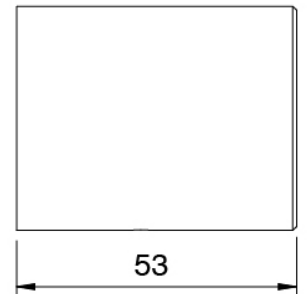

Handle

Cod: 3305MA06A00

HANDLE MA06 Handle for thermostatic unit