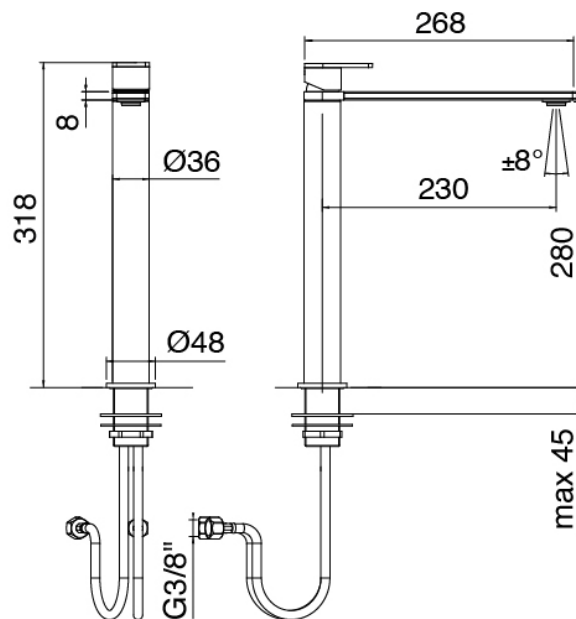

Modern - Single lever sink mixer

Codice kit: 3405 MLX-170

Single lever sink mixer

Componenti

Single lever sink mixer

Cod: 34001101A02

Single lever sink mixer with revolving spout L230 x H280

Handle

Cod: 3305MA01A00

HANDLE MA01 Handle for washbasin/bidet mixer

Finiture disponibili:

finiture speciali su richiesta salvo quantitativi minimi di ordine garantiti

brush steel

ASAS

antracite

APAP