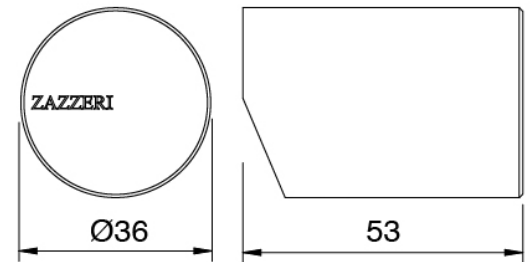

Componenti

Single lever sink mixer with hand shower

Cod: 34001101A01

Single lever sink mixer with revolving spout and removable hand shower L230 x H220

Handle

Cod: 3305MA07A00

HANDLE MA07 Handle for sink mixer