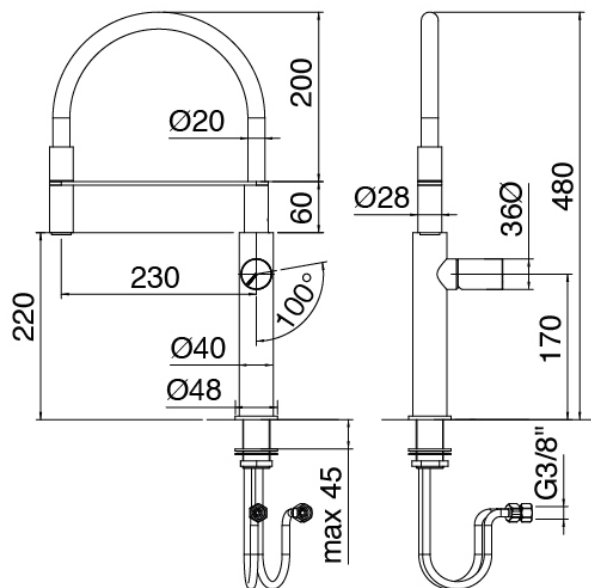

image not found or type unknown http://zazzeri.tesa.com.net/en/wp-content/uploads/2017/04/b3daf2_357a447007

Modern - Single lever sink mixer

Codice kit: 3405 MLX-160

Single lever sink mixer with removable hand shower

Componenti

Single lever sink mixer with hand shower

Cod: 34001101A01

Single lever sink mixer with revolving spout and removable hand shower L230 x H220

Handle

Cod: 3305MA07A00

HANDLE MA07 Handle for sink mixer