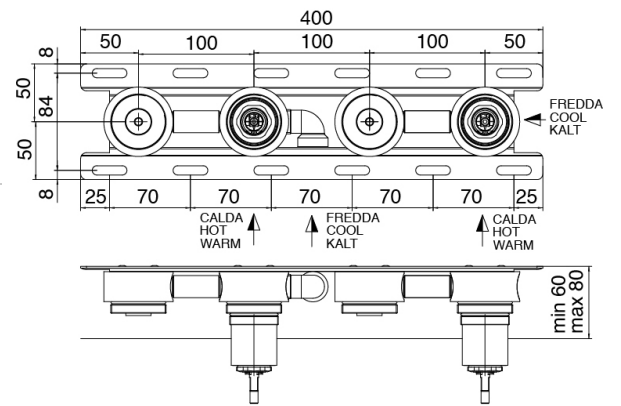

Modern - Built-in bathtub set

Codice kit: 3405 EVI-110

Built-in bathtub set - Two mixers

Componenti

Concealed part

Cod: 3300I401AB0

Built-in bathtub set - concealed part - Two mixers

Mixer set with spout

Cod: 3400i401A00

Built-in bathtub set - two mixers - spout 230 mm - external part

Handle

Cod: 3305MA02A00

HANDLE MA02 Handle for built-in parts

Finiture disponibili:

finiture speciali su richiesta salvo quantitativi minimi di ordine garantiti