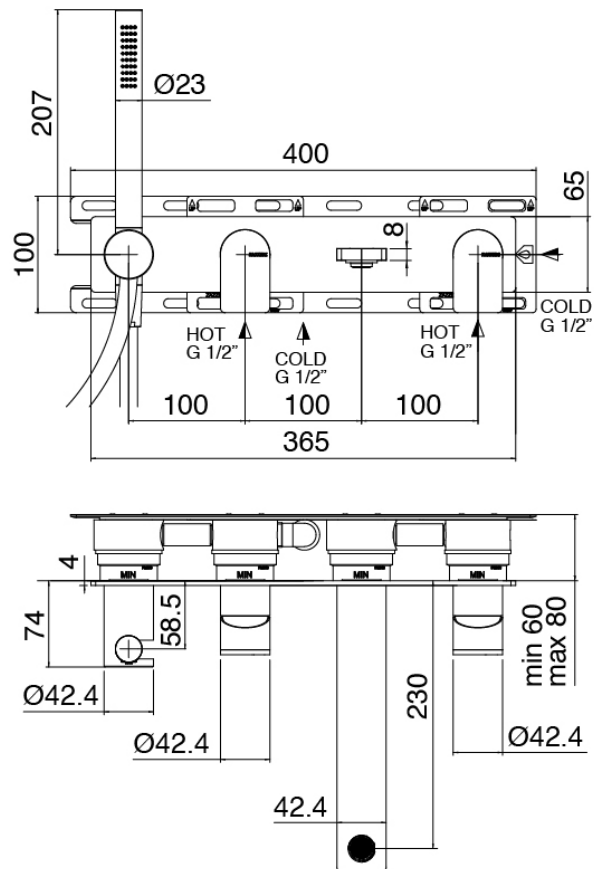

Modern - Built-in bathtub set

Codice kit: 3405 EVI-110

Built-in bathtub set - Two mixers

Componenti

Concealed part

Cod: 3300I401AB0

Built-in bathtub set - concealed part - Two mixers

Mixer set with spout

Cod: 3400i401A00

Built-in bathtub set - two mixers - spout 230 mm - external part

Handle

Cod: 3305MA02A00

HANDLE MA02 Handle for built-in parts

Finiture disponibili:

finiture speciali su richiesta salvo quantitativi minimi di ordine garantiti