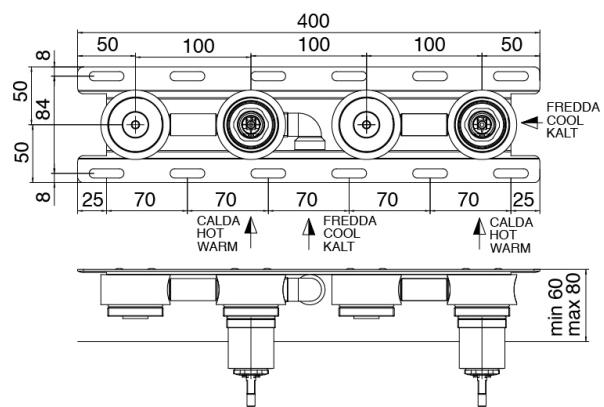

Modern - Built-in bathtub set

Codice kit: 3405 EVI-110

Built-in bathtub set - Two mixers

Componenti

Concealed part

Cod: 3300I401AB0

Built-in bathtub set - concealed part - Two mixers

Mixer set with spout

Cod: 3400i401A00

Built-in bathtub set - two mixers - spout 230 mm -
external part

Handle

Cod: 3305MA02A00

HANDLE MA02 Handle for built-in parts

Finiture disponibili:

finiture speciali su richiesta salvo quantitativi minimi di ordine garantiti