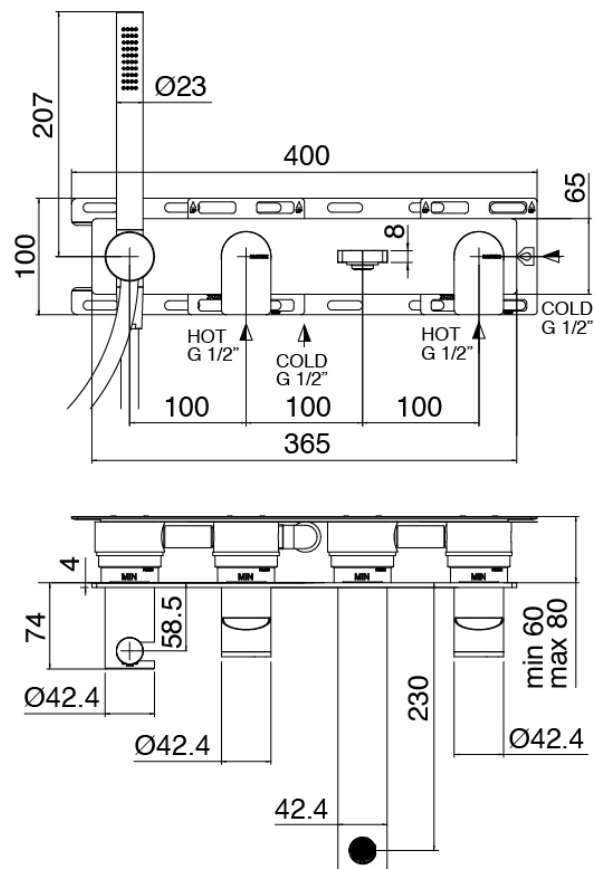

Modern - Built-in bathtub set

Codice kit: 3405 EVI-110

Built-in bathtub set - Two mixers

Componenti

Concealed part

Cod: 3300I401AB0

Built-in bathtub set - concealed part - Two mixers

Mixer set with spout

Cod: 3400i401A00

Built-in bathtub set - two mixers - spout 230 mm -
external part

Handle

Cod: 3305MA02A00

HANDLE MA02 Handle for built-in parts

Finiture disponibili:

finiture speciali su richiesta salvo quantitativi minimi di ordine garantiti