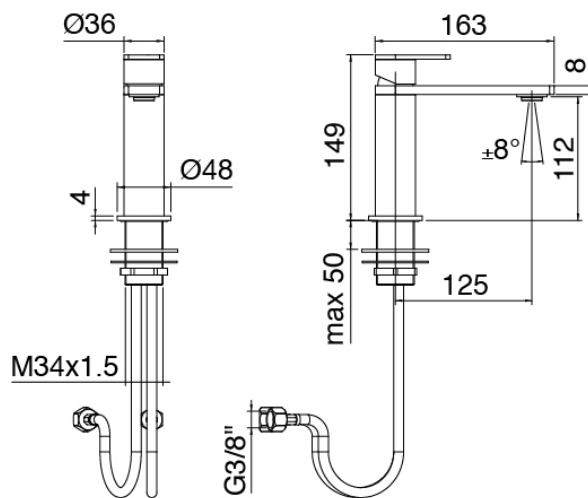

image not found or type unknown http://zazzeri.tesa.com.net/en/wp-content/uploads/2017/04/b3daf2_357a447007

Q316 - Washbasin mixer

Codice kit: 3400 MLX-010

Single lever washbasin mixer without plug

Componenti

Single-lever mixer

Cod: 34001106A00

Single lever washbasin mixer without plug - L125 x
H112 mm

Handle

Cod: 3400MA01A00

HANDLE MA01 Handle for washbasin/bidet mixer

Finiture disponibili:

finiture speciali su richiesta salvo quantitativi minimi di ordine garantiti