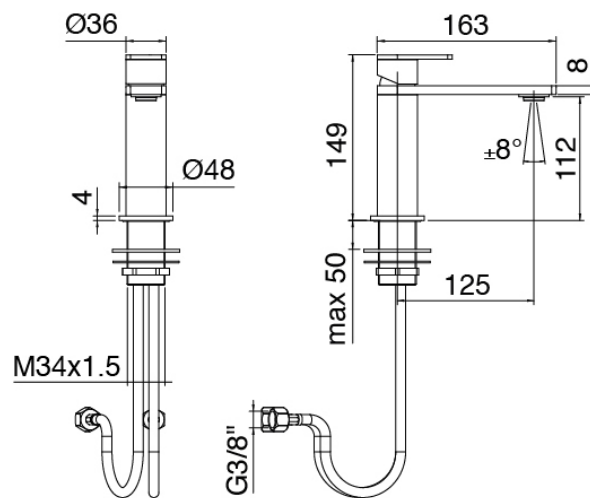

Q316 - Washbasin mixer

Codice kit: 3400 MLX-010

Single lever washbasin mixer without plug

Componenti

Single-lever mixer

Cod: 34001106A00

Single lever washbasin mixer without plug - L125 x
H112 mm

Handle

Cod: 3400MA01A00

HANDLE MA01 Handle for washbasin/bidet mixer

Finiture disponibili:

finiture speciali su richiesta salvo quantitativi minimi di ordine garantiti

brush steel

ASAS

antracite

APAP