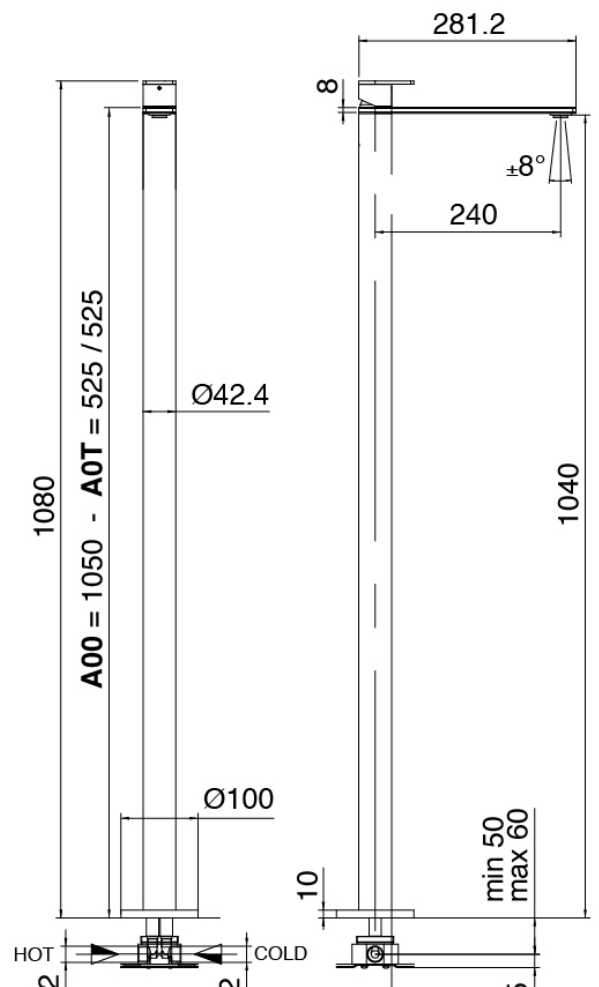

Q316 - Column-mounted single lever washbasin mixer

Codice kit: 3400 MLT-050

Column-mounted washbasin spout

Componenti

Single-lever mixer

Cod: 3400T100A00

Column-mounted washbasin spout - L240 x H1040 mm

Concealed part

Cod: 3300B100A00

Column-mounted washbasin/bath spout - concealed part

Handle

Cod: 3400MA02A00

HANDLE MA02 Handle for built-in parts

Finiture disponibili:

finiture speciali su richiesta salvo quantitativi minimi di ordine garantiti