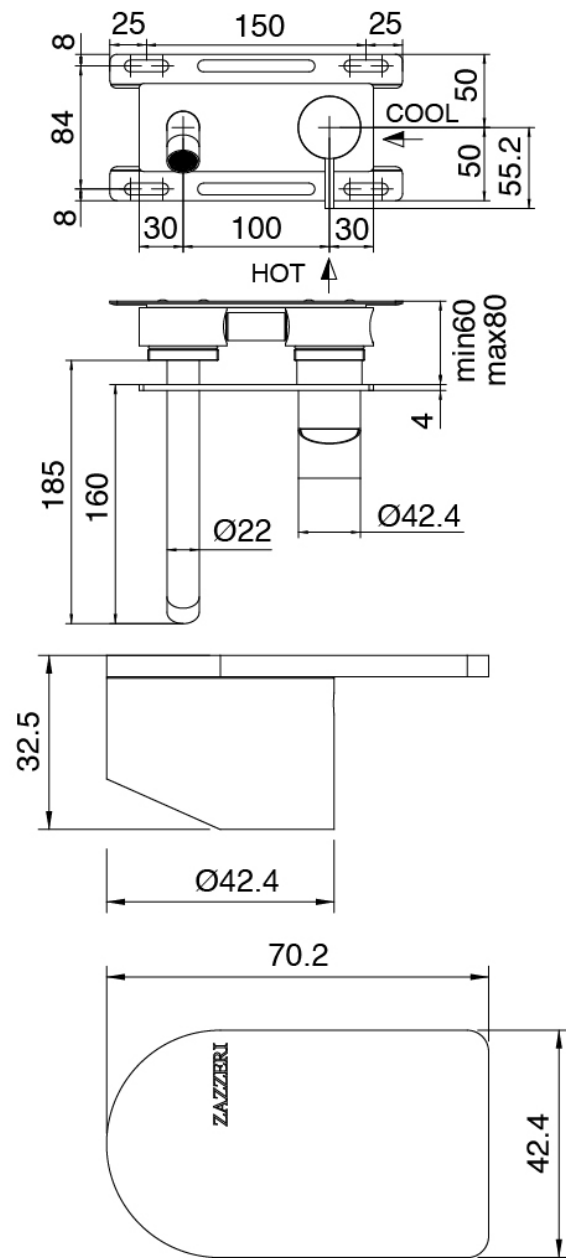

Cod: 3400A113AA0

Built-in washbasin set without plate - spout 180 mm - external part

Concealed part

Cod: 3300B113A00
 Built-in washbasin set - external part

Handle

Cod: 3400MA02A00
 HANDLE MA02 Handle for built-in parts