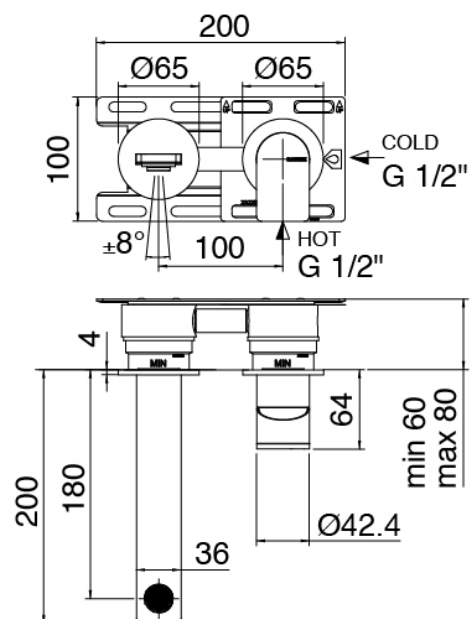

image not found or type unknown http://zazzeri.tesa.com.net/en/wp-content/uploads/2017/04/b3daf2_357a447007

Q316 - Built-in washbasin set

Codice kit: 3400 MLI-040

Built-in washbasin set

Componenti

Single-lever mixer

Cod: 3400A113AA0

Built-in washbasin set without plate - spout 180 mm - external part

Concealed part

Cod: 3300B113A00
 Built-in washbasin set - external part

Handle

Cod: 3400MA02A00
 HANDLE MA02 Handle for built-in parts