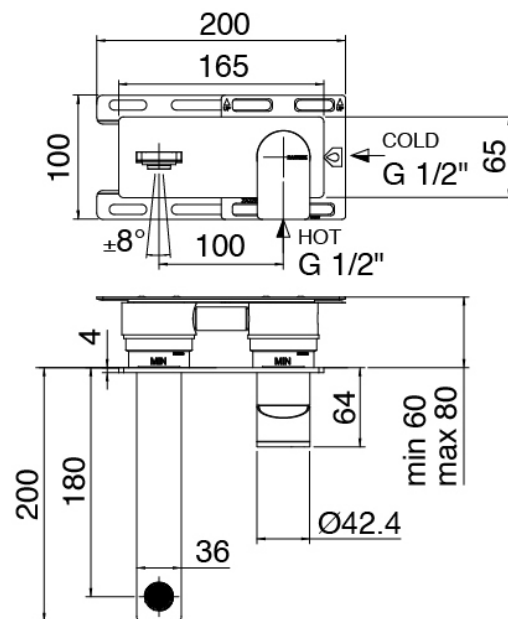

image not found or type unknown http://zazzeri.tesa.com.net/en/wp-content/uploads/2017/04/b3daf2_357a447007

Q316 - Built-in washbasin set

Codice kit: 3400 MLI-030

Built-in washbasin set

Componenti

Single-lever mixer

Cod: 3400A113A00

Built-in washbasin set - external part

Concealed part

Cod: 3300B113A00

Built-in washbasin set - external part

Handle

Cod: 3400MA02A00

HANDLE MA02 Handle for built-in parts