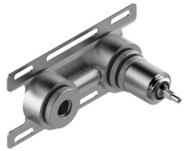

### Componenti

### Single-lever mixer

Cod: 3400A113A00

Built-in washbasin set - external part

### Concealed part

Cod: 3300B113A00  
Built-in washbasin set - external part

### Handle

Cod: 3400MA02A00  
HANDLE MA02 Handle for built-in parts