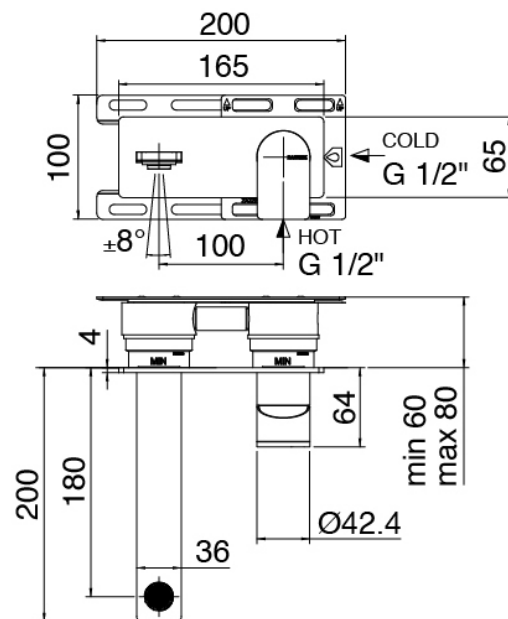

image not found or type unknown http://zazzeri.tesa.com.net/en/wp-content/uploads/2017/04/b3daf2_357a447007

Q316 - Built-in washbasin set

Codice kit: 3400 MLI-030

Built-in washbasin set

Componenti

Single-lever mixer

Cod: 3400A113A00

Built-in washbasin set - external part

Concealed part

Cod: 3300B113A00
 Built-in washbasin set - external part

Handle

Cod: 3400MA02A00
 HANDLE MA02 Handle for built-in parts

Finiture disponibili: