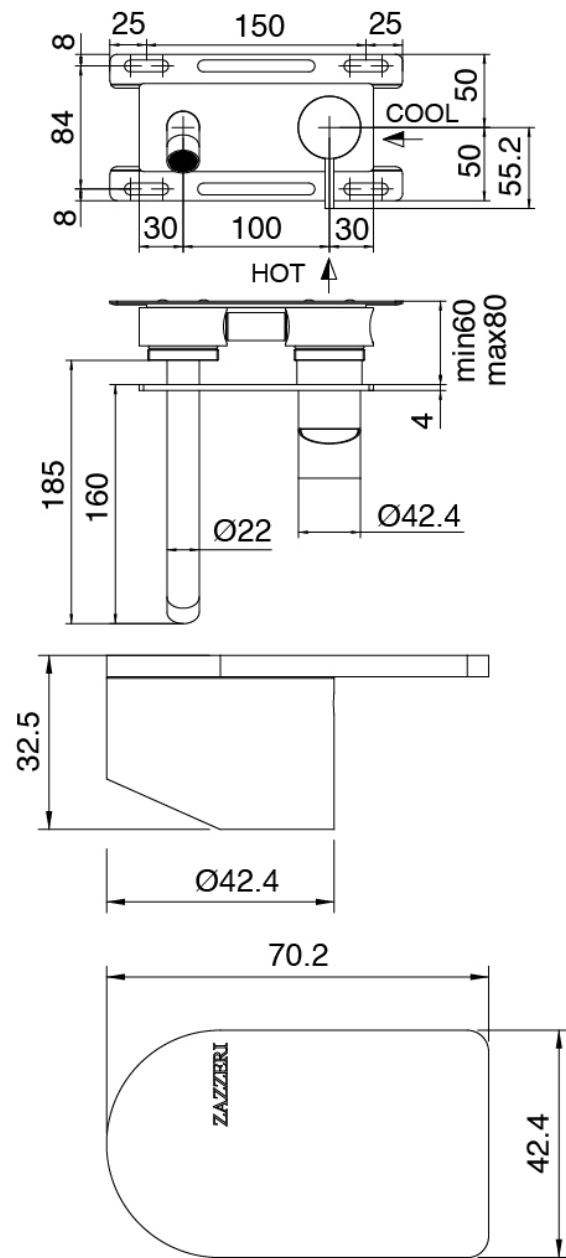

Cod: 3400A113A00

Built-in washbasin set - external part

Concealed part

Cod: 3300B113A00

Built-in washbasin set - external part

Handle

Cod: 3400MA02A00

HANDLE MA02 Handle for built-in parts