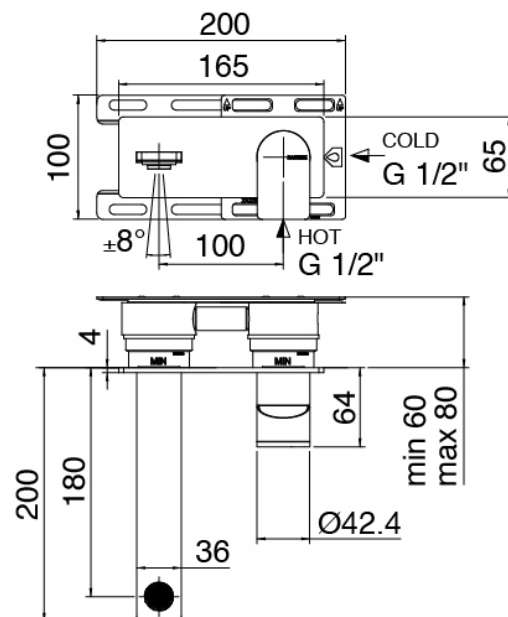

### Q316 - Built-in washbasin set

Codice kit: 3400 MLI-030

Built-in washbasin set

### Single-lever mixer

Cod: 3400A113A00

Built-in washbasin set - external part

### Concealed part

Cod: 3300B113A00  
Built-in washbasin set - external part