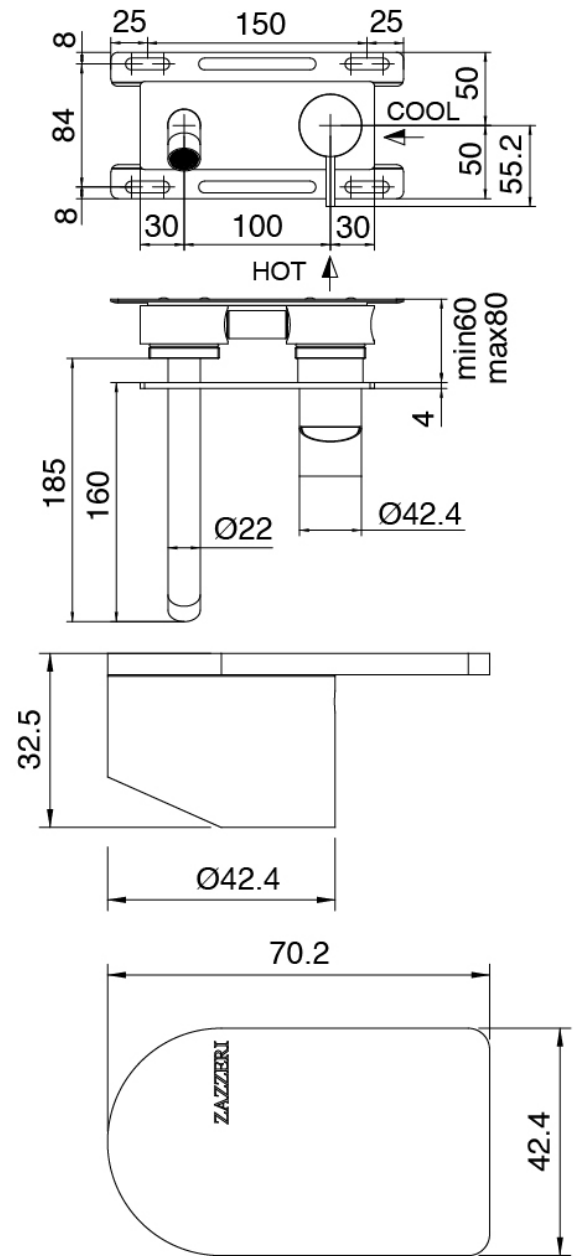

### Single-lever mixer

Cod: 3400A113A00

Built-in washbasin set - external part

### Concealed part

Cod: 3300B113A00  
Built-in washbasin set - external part