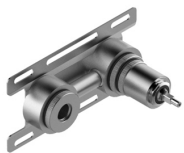

image not found or type unknown http://zazzeri.tesa.com.net/en/wp-content/uploads/2017/04/b3daf2_357a447007

Q316 - Built-in washbasin set

Codice kit: 3400 MLI-030

Built-in washbasin set

Componenti

Single-lever mixer

Cod: 3400A113A00

Built-in washbasin set - external part

Concealed part

Cod: 3300B113A00
 Built-in washbasin set - external part

Handle

Cod: 3400MA02A00
 HANDLE MA02 Handle for built-in parts

Finiture disponibili: