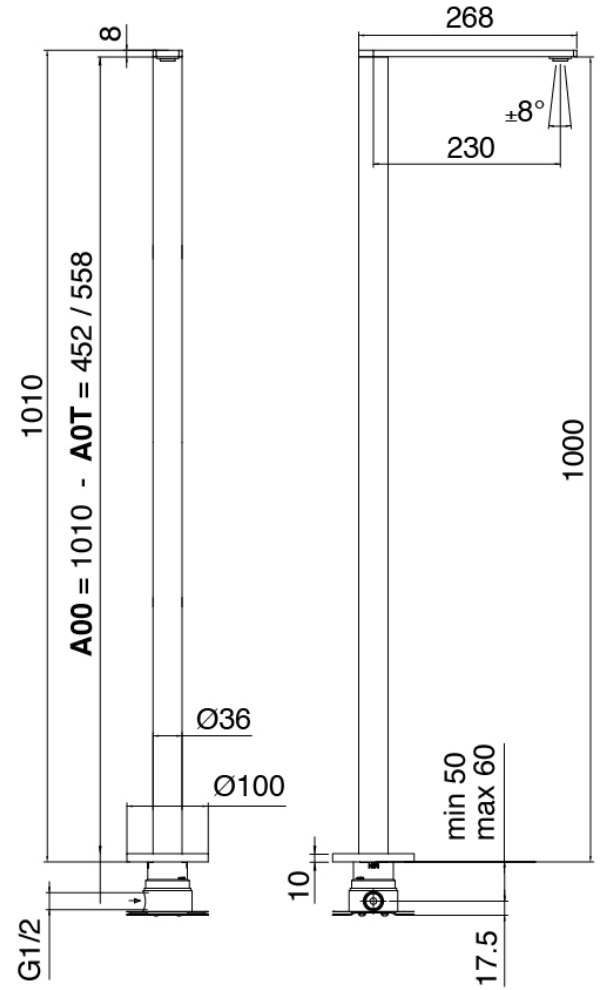

### Q316 - Washbasin mixer on top

Codice kit: 3400 GLT-060

Washbasin mixer on top with column-mounted washbasin spout

#### Concealed part

Cod: 3300B099A00

Column-mounted - Built-in part

### Column-mounted washbasin spout

Cod: 3400T099A00

Column-mounted washbasin spout- L230 x H1000  
mm

### Single-lever mixer

Cod: 3305M108A00

Surface single lever mixer - Ø36mm