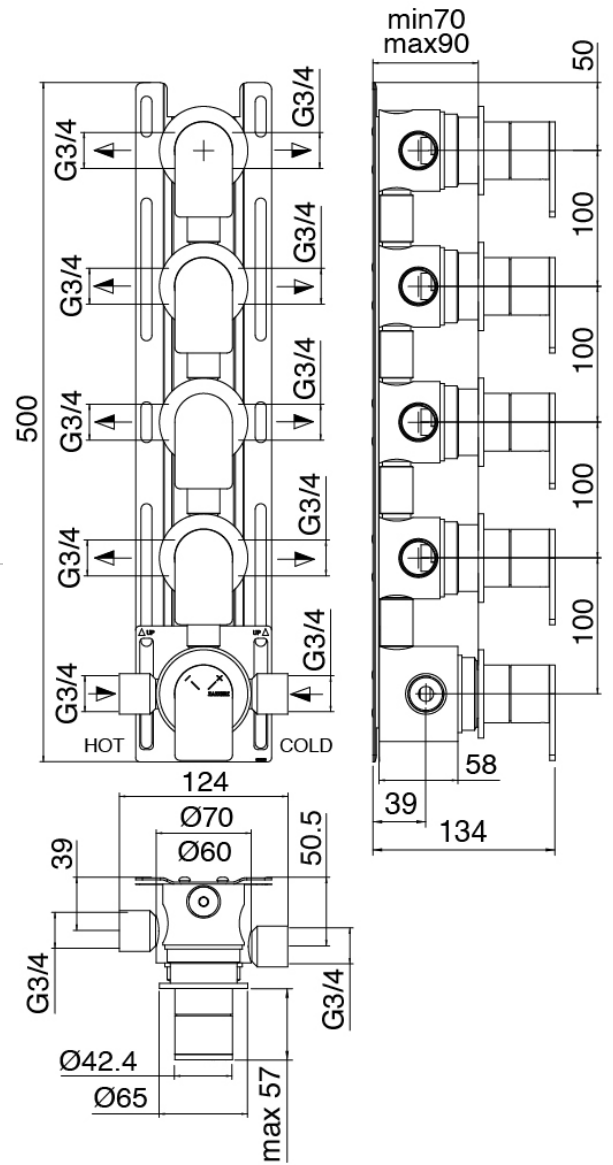

image not found or type unknown http://zazzeri.teseecom.net/en/wp-content/uploads/2017/04/b3daf2_357a

Q316 - Built-in thermostatic shower set

Codice kit: 3400 UDI-150

Concealed thermostatic shower mixer – 4 exits with showerhead SPOT (Q.ty 2)
and handshower (Q.ty 2)

Componenti

Shower head

Cod: 3400SO01A00

Adjustable wall-mounted showerhead SPOT

Handshower set

Cod: 3305Q419A00

Handshower set with handshower - water outlet and holder

Concealed part

Cod: 33000804A00

4-way concealed thermostatic mixer - concealed parts

In-line concealed valves

Cod: 3305Y407AA0

In-line concealed valves - external parts

Handle

Cod: 3400MA05A00

HANDLE MA05 Handle for 2/3 ways diverter/valve