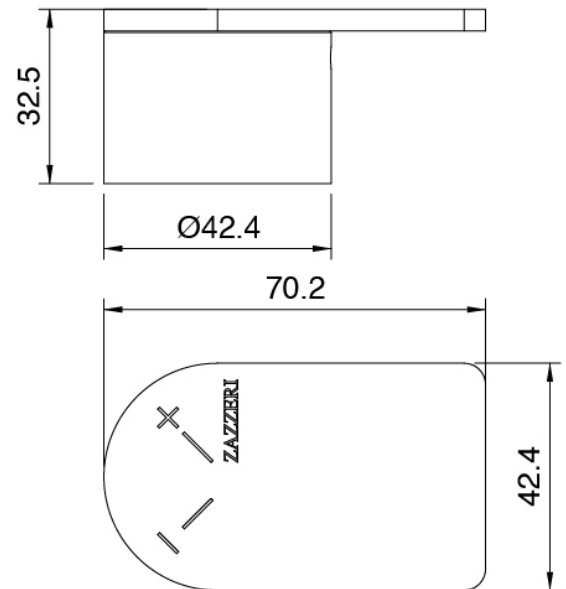

Thermostatic control

Cod: 3305T550AA0

Concealed thermostatic mixer - external parts

Handle

Cod: 3400MA06A00

HANDLE MA06 Handle for thermostatic unit

Finiture disponibili:

finiture speciali su richiesta salvo quantitativi minimi di ordine garantiti

brush steel

ASAS

antracite

APAP