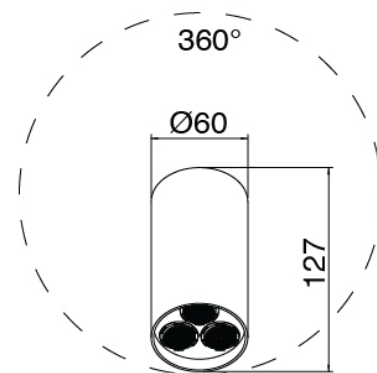

image not found or type unknown http://zazzeri.thesecom.net/en/wp-content/uploads/2017/04/b3daf2_357a

Q316 - Built-in thermostatic shower set

Codice kit: 3400 UDI-150

Concealed thermostatic shower mixer – 4 exits with showerhead SPOT (Q.ty 2)
and handshower (Q.ty 2)

Componenti

Shower head

Cod: 3400SO01A00

Adjustable wall-mounted showerhead SPOT