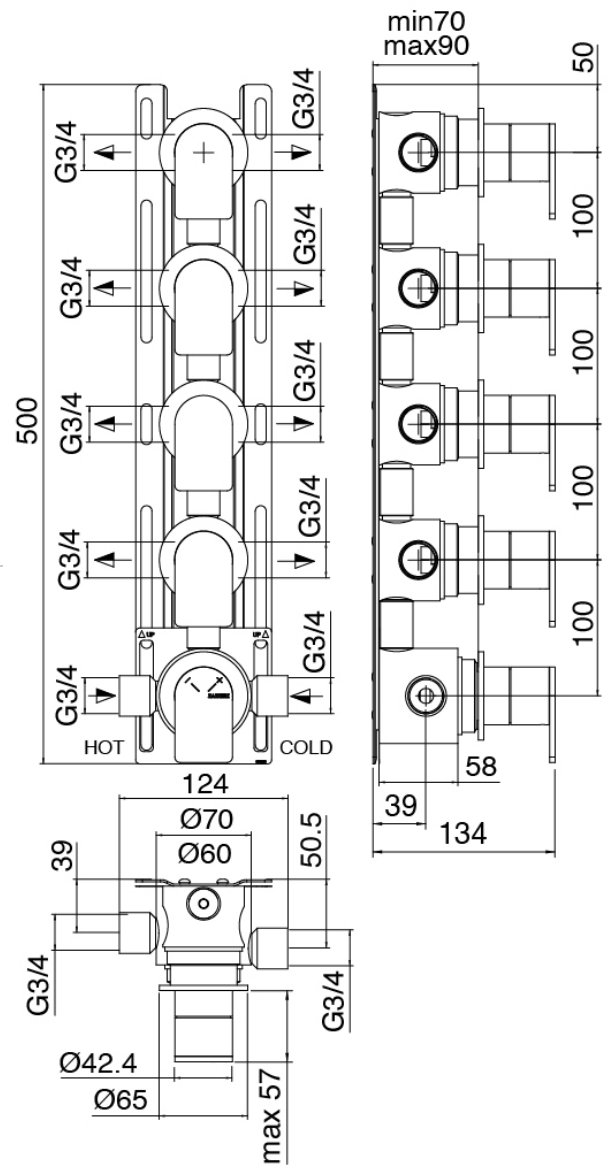

### Shower head

Cod: 3400SO01A00

Adjustable wall-mounted showerhead SPOT

## Handshower set

Cod: 3305Q419A00

Handshower set with handshower - water outlet and holder

## Concealed part

Cod: 33000804A00

4-way concealed thermostatic mixer - concealed parts