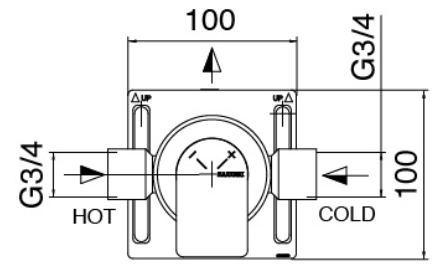

Thermostatic control

Cod: 3305T550AA0

Concealed thermostatic mixer - external parts

Handle

Cod: 3400MA06A00

HANDLE MA06 Handle for thermostatic unit

Finiture disponibili:

finiture speciali su richiesta salvo quantitativi minimi di ordine garantiti

brush steel

ASAS

antracite

APAP