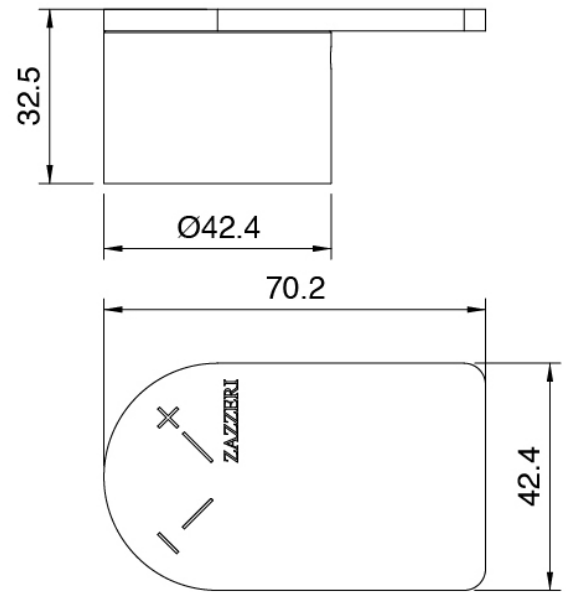

Thermostatic control

Cod: 3305T550AA0

Concealed thermostatic mixer - external parts

Handle

Cod: 3400MA06A00

HANDLE MA06 Handle for thermostatic unit

Finiture disponibili:

finiture speciali su richiesta salvo quantitativi minimi di ordine garantiti

brush steel

ASAS

antracite

APAP