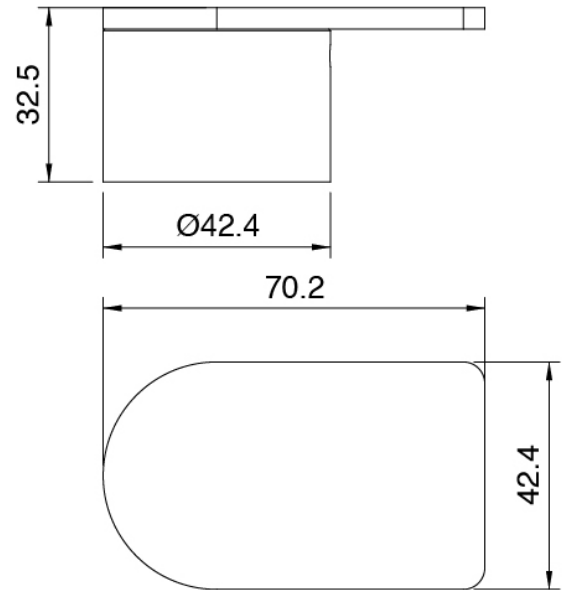

Componenti

Shower head

Cod: 3400SO01A00

Adjustable wall-mounted showerhead SPOT

Handshower set

Cod: 3305Q419A00

Handshower set with handshower - water outlet and holder

Concealed part

Cod: 33000804A00

4-way concealed thermostatic mixer - concealed parts

In-line concealed valves

Cod: 3305Y407AA0

In-line concealed valves - external parts

Handle

Cod: 3400MA05A00

HANDLE MA05 Handle for 2/3 ways diverter/valve