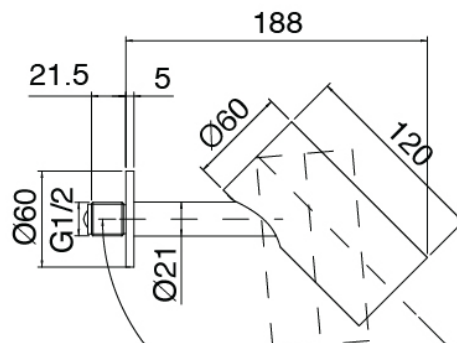

## Q316 - Built-in thermostatic shower set

Codice kit: 3400 UDI-150

Concealed thermostatic shower mixer – 4 exits with showerhead SPOT (Q.ty 2)  
and handshower (Q.ty 2)

### Shower head

Cod: 3400SO01A00

Adjustable wall-mounted showerhead SPOT