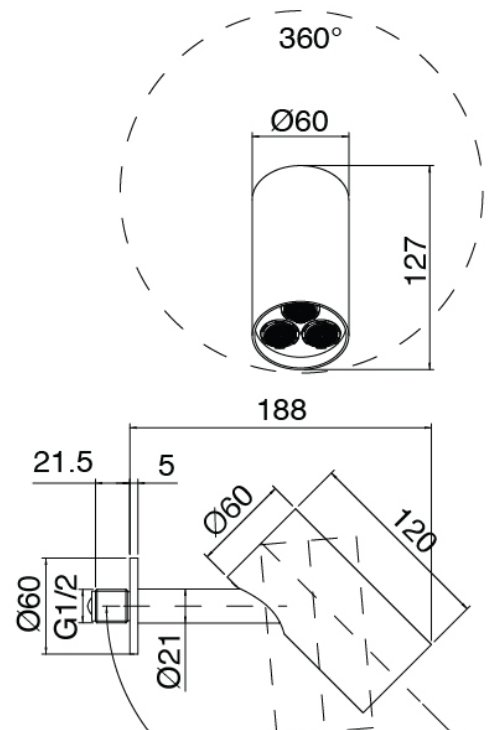

image not found or type unknown http://zazzeri.thesecom.net/en/wp-content/uploads/2017/04/b3daf2_357a

Q316 - Built-in thermostatic shower set

Codice kit: 3400 UDI-150

Concealed thermostatic shower mixer – 4 exits with showerhead SPOT (Q.ty 2)
and handshower (Q.ty 2)

Componenti

Shower head

Cod: 3400SO01A00

Adjustable wall-mounted showerhead SPOT

In-line concealed valves

Cod: 3305Y407AA0

In-line concealed valves - external parts

Handle

Cod: 3400MA05A00

HANDLE MA05 Handle for 2/3 ways diverter/valve

Thermostatic control

Cod: 3305T550AA0

Concealed thermostatic mixer - external parts

Handle

Cod: 3400MA06A00

HANDLE MA06 Handle for thermostatic unit