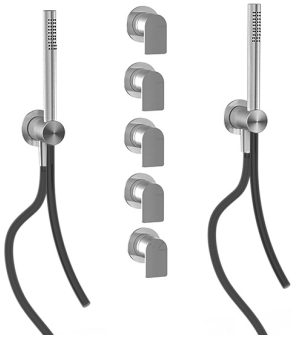

image not found or type unknown http://zazzeri.teseecom.net/en/wp-content/uploads/2017/04/b3daf2_357a

Q316 - Built-in thermostatic shower set

Codice kit: 3400 UDI-150

Concealed thermostatic shower mixer – 4 exits with showerhead SPOT (Q.ty 2)
and handshower (Q.ty 2)

Componenti

Shower head

Cod: 3400SO01A00

Adjustable wall-mounted showerhead SPOT

Handshower set

Cod: 3305Q419A00

Handshower set with handshower - water outlet and holder

Concealed part

Cod: 33000804A00

4-way concealed thermostatic mixer - concealed parts

In-line concealed valves

Cod: 3305Y407AA0

In-line concealed valves - external parts

Handle

Cod: 3400MA05A00

HANDLE MA05 Handle for 2/3 ways diverter/valve

Thermostatic control

Cod: 3305T550AA0

Concealed thermostatic mixer - external parts

Handle

Cod: 3400MA06A00

HANDLE MA06 Handle for thermostatic unit

Finiture disponibili:

finiture speciali su richiesta salvo quantitativi minimi di ordine garantiti