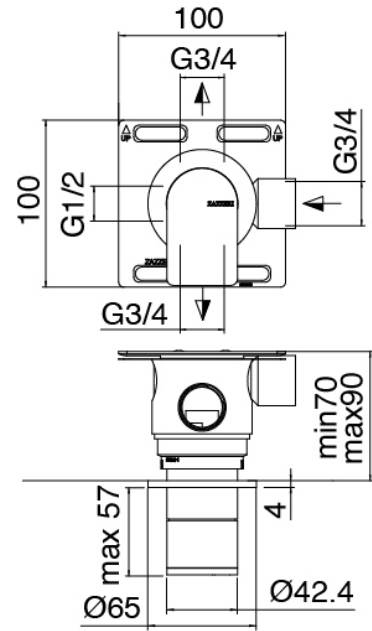

In-line concealed valves

Cod: 3305Y407AA0

In-line concealed valves - external parts