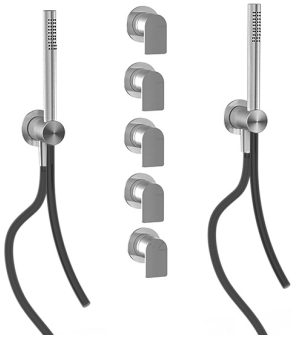

image not found or type unknown http://zazzeri.thesecom.net/en/wp-content/uploads/2017/04/b3daf2_357a

Q316 - Built-in thermostatic shower set

Codice kit: 3400 UDI-150

Concealed thermostatic shower mixer – 4 exits with showerhead SPOT (Q.ty 2)
and handshower (Q.ty 2)

Componenti

Shower head

Cod: 3400SO01A00

Adjustable wall-mounted showerhead SPOT

In-line concealed valves

Cod: 3305Y407AA0

In-line concealed valves - external parts

Handle

Cod: 3400MA05A00

HANDLE MA05 Handle for 2/3 ways diverter/valve

Thermostatic control

Cod: 3305T550AA0

Concealed thermostatic mixer - external parts

Handle

Cod: 3400MA06A00

HANDLE MA06 Handle for thermostatic unit