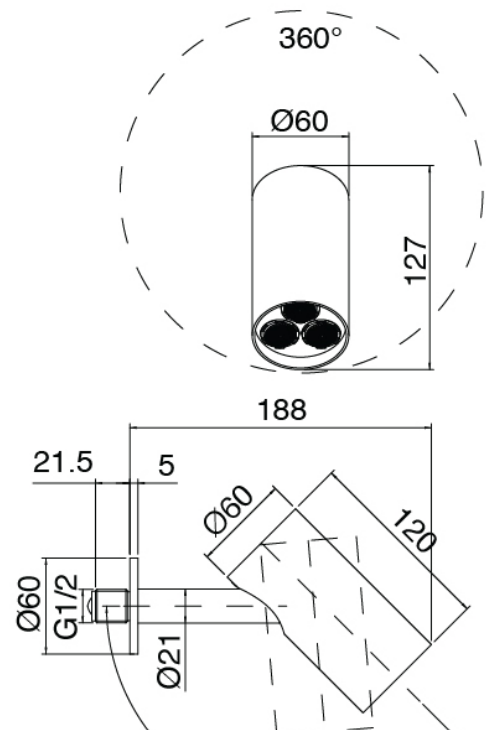

image not found or type unknown http://zazzeri.teseecom.net/en/wp-content/uploads/2017/04/b3daf2_357a

Q316 - Built-in thermostatic shower set

Codice kit: 3400 UDI-150

Concealed thermostatic shower mixer – 4 exits with showerhead SPOT (Q.ty 2)
and handshower (Q.ty 2)

Componenti

Shower head

Cod: 3400SO01A00

Adjustable wall-mounted showerhead SPOT

Handshower set

Cod: 3305Q419A00

Handshower set with handshower - water outlet and holder

Concealed part

Cod: 33000804A00

4-way concealed thermostatic mixer - concealed parts

In-line concealed valves

Cod: 3305Y407AA0

In-line concealed valves - external parts

Handle

Cod: 3400MA05A00

HANDLE MA05 Handle for 2/3 ways diverter/valve