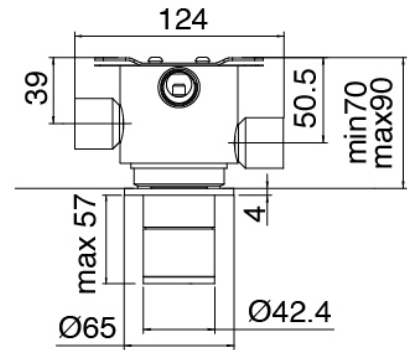

Thermostatic control

Cod: 3305T550AA0

Concealed thermostatic mixer - external parts

Handle

Cod: 3400MA06A00

HANDLE MA06 Handle for thermostatic unit

Finiture disponibili:

finiture speciali su richiesta salvo quantitativi minimi di ordine garantiti

brush steel

ASAS

antracite

APAP