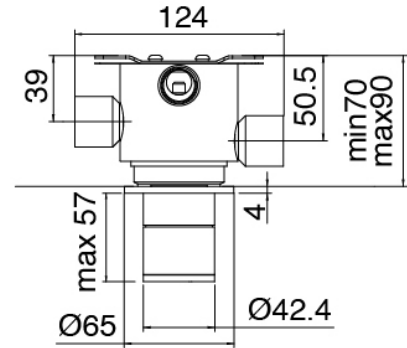

Thermostatic control

Cod: 3305T550AA0

Concealed thermostatic mixer - external parts

Handle

Cod: 3400MA06A00

HANDLE MA06 Handle for thermostatic unit

Finiture disponibili:

finiture speciali su richiesta salvo quantitativi minimi di ordine garantiti

brush steel

ASAS

antracite

APAP