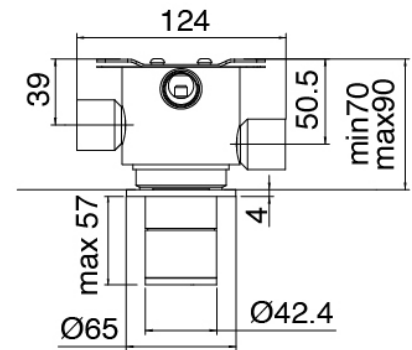

Componenti

Shower head

Cod: 3400SO02A00

Wall-mounted showerhead STECCA

Diverter

Cod: 3305Y408AA0

Diverter - External part

Handle

Cod: 3400MA05A00

HANDLE MA05 Handle for 2/3 ways diverter/valve

Thermostatic control

Cod: 3305T550AA0

Concealed thermostatic mixer - external parts

Handle

Cod: 3400MA06A00

HANDLE MA06 Handle for thermostatic unit