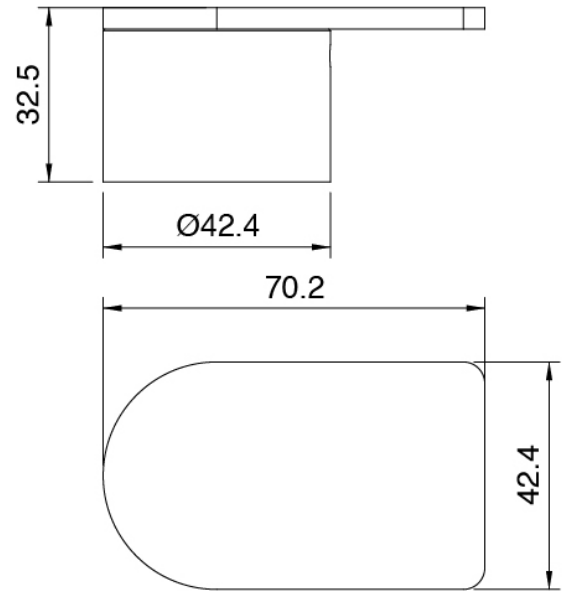

Diverter

Cod: 3305Y408AA0

Diverter - External part

Handle

Cod: 3400MA05A00

HANDLE MA05 Handle for 2/3 ways diverter/valve

Thermostatic control

Cod: 3305T550AA0

Concealed thermostatic mixer - external parts