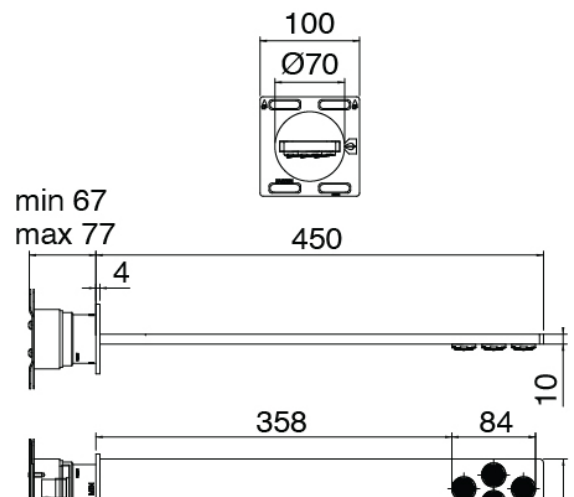

image not found or type unknown http://zazzeri.teseacom.net/en/wp-content/uploads/2017/04/b3daf2_357a

Q316 - Built-in thermostatic shower set

Codice kit: 3400 UDI-140

Concealed thermostatic shower mixer with showerhead STECCA (Q.ty 2) and handshower

Componenti

Shower head

Cod: 3400SO02A00

Wall-mounted showerhead STECCA

Diverter

Cod: 3305Y408AA0

Diverter - External part

Handle

Cod: 3400MA05A00

HANDLE MA05 Handle for 2/3 ways diverter/valve

Thermostatic control

Cod: 3305T550AA0

Concealed thermostatic mixer - external parts

Handle

Cod: 3400MA06A00

HANDLE MA06 Handle for thermostatic unit