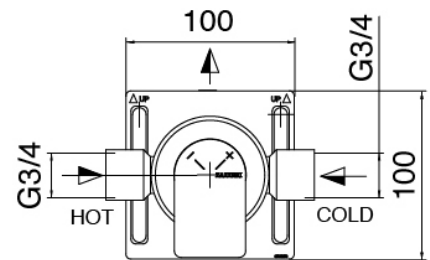

Componenti

Shower head

Cod: 3400SO02A00

Wall-mounted showerhead STECCA

Diverter

Cod: 3305Y408AA0

Diverter - External part

Handle

Cod: 3400MA05A00

HANDLE MA05 Handle for 2/3 ways diverter/valve

Thermostatic control

Cod: 3305T550AA0

Concealed thermostatic mixer - external parts

Handle

Cod: 3400MA06A00

HANDLE MA06 Handle for thermostatic unit