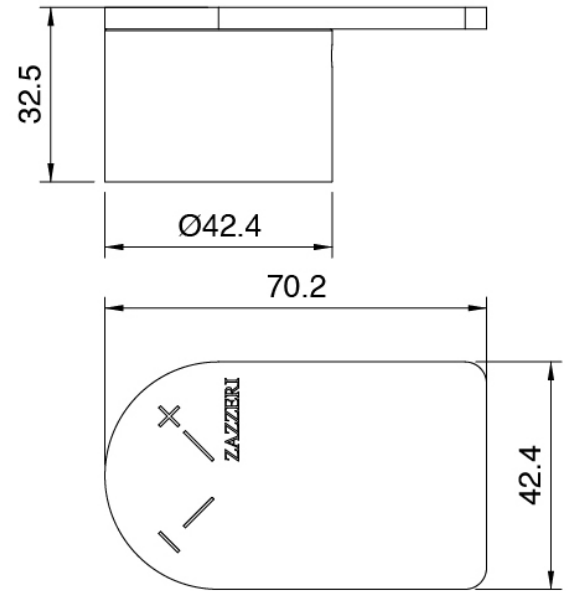

Handle

Cod: 3400MA06A00

HANDLE MA06 Handle for thermostatic unit

Finiture disponibili:

finiture speciali su richiesta salvo quantitativi minimi di ordine garantiti

brush steel

ASAS

antracite

APAP

bronzorame

BPBP

carbon

KPKP

rame

RPRP