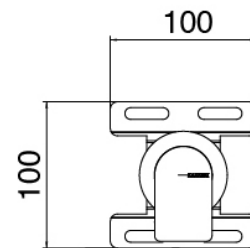

Concealed part

Cod: 3300B402A00

Concealed shower mixer - concealed part

Single-lever mixer

Cod: 3305A402AA0

Concealed shower mixer - without plate - external part