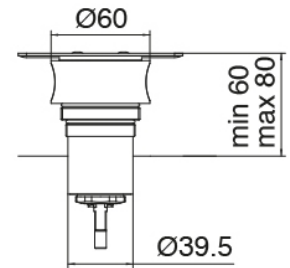

## Q316 - Showerhead with hand shower

Codice kit: 3400 SDI-130

Shower head SPOT and built-in mixer – 1 exit

### Shower head

Cod: 3400SO01A00

Adjustable wall-mounted showerhead SPOT

### Concealed part

Cod: 3300B402A00

Concealed shower mixer - concealed part

### Single-lever mixer

Cod: 3305A402AA0

Concealed shower mixer - without plate - external part