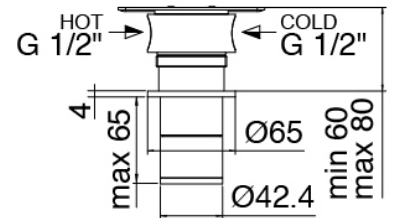

Q316 - Showerhead with hand shower

Codice kit: 3400 SDI-130

Shower head SPOT and built-in mixer – 1 exit

Componenti

Shower head

Cod: 3400SO01A00

Adjustable wall-mounted showerhead SPOT

Concealed part

Cod: 3300B402A00

Concealed shower mixer - concealed part

Single-lever mixer

Cod: 3305A402AA0

Concealed shower mixer - without plate - external part

Handle

Cod: 3400MA02A00

HANDLE MA02 Handle for built-in parts