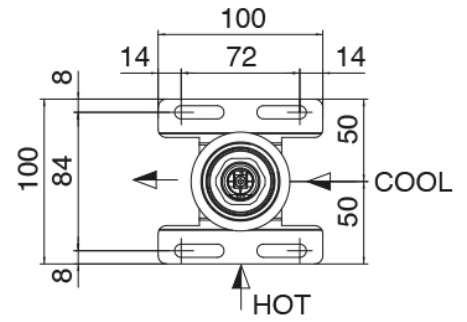

Concealed part

Cod: 3300B402A00

Concealed shower mixer - concealed part