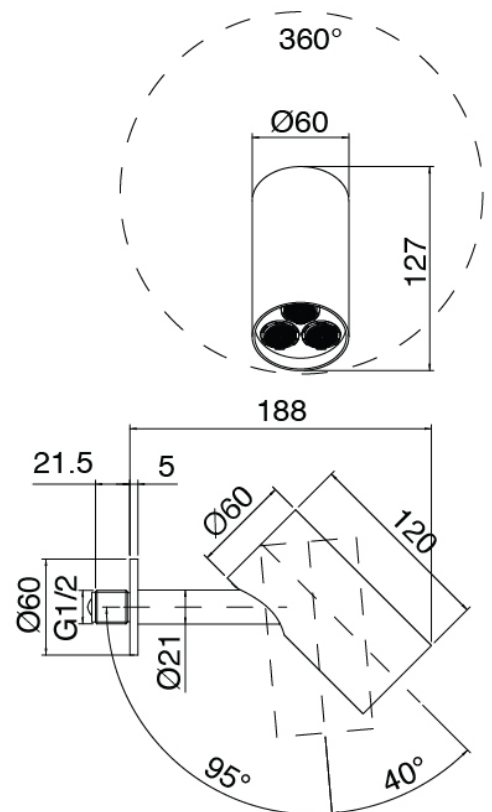

Q316 - Showerhead with hand shower

Codice kit: 3400 SDI-130

Shower head SPOT and built-in mixer – 1 exit

Componenti

Shower head

Cod: 3400SO01A00

Adjustable wall-mounted showerhead SPOT

Concealed part

Cod: 3300B402A00

Concealed shower mixer - concealed part

Single-lever mixer

Cod: 3305A402AA0

Concealed shower mixer - without plate - external part

Handle

Cod: 3400MA02A00

HANDLE MA02 Handle for built-in parts