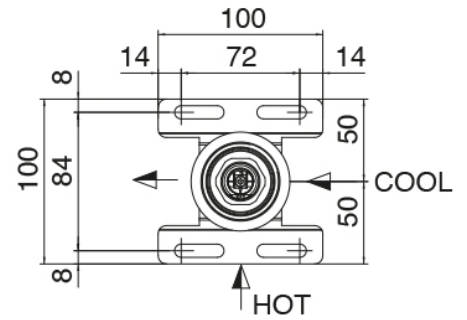

Q316 - Showerhead with hand shower

Codice kit: 3400 SDI-130

Shower head SPOT and built-in mixer – 1 exit

Componenti

Shower head

Cod: 3400SO01A00

Adjustable wall-mounted showerhead SPOT

Concealed part

Cod: 3300B402A00

Concealed shower mixer - concealed part

Single-lever mixer

Cod: 3305A402AA0

Concealed shower mixer - without plate - external part

Handle

Cod: 3400MA02A00

HANDLE MA02 Handle for built-in parts