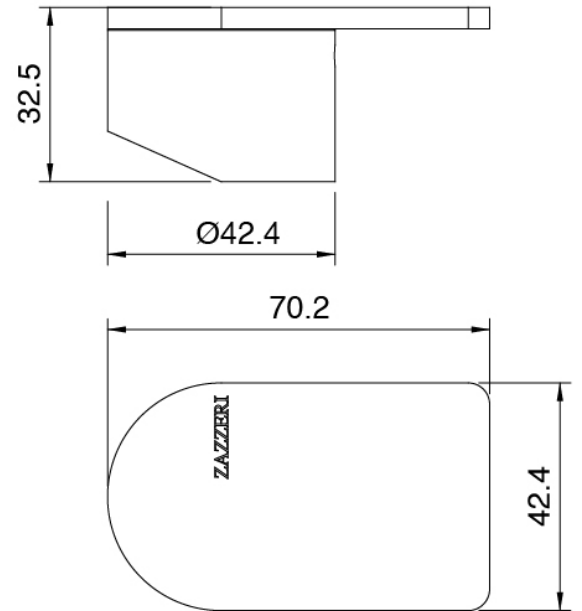

Q316 - Showerhead with hand shower

Codice kit: 3400 SDI-130

Shower head SPOT and built-in mixer – 1 exit

Componenti

Shower head

Cod: 3400SO01A00

Adjustable wall-mounted showerhead SPOT

Concealed part

Cod: 3300B402A00

Concealed shower mixer - concealed part

Single-lever mixer

Cod: 3305A402AA0

Concealed shower mixer - without plate - external part

Handle

Cod: 3400MA02A00

HANDLE MA02 Handle for built-in parts