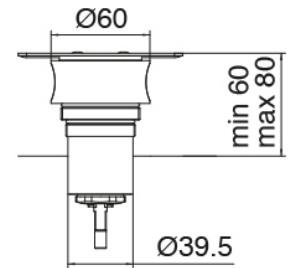

Q316 - Showerhead with hand shower

Codice kit: 3400 SDI-130

Shower head SPOT and built-in mixer – 1 exit

Componenti

Shower head

Cod: 3400SO01A00

Adjustable wall-mounted showerhead SPOT

Concealed part

Cod: 3300B402A00

Concealed shower mixer - concealed part

Single-lever mixer

Cod: 3305A402AA0

Concealed shower mixer - without plate - external part

Handle

Cod: 3400MA02A00

HANDLE MA02 Handle for built-in parts