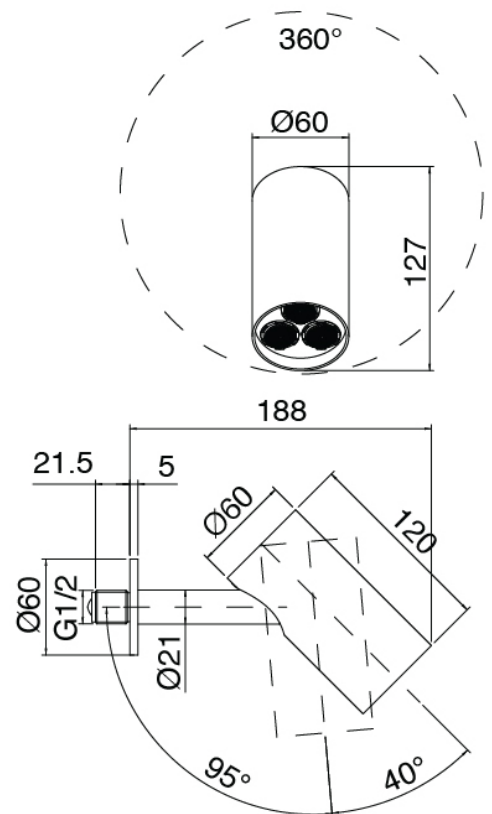

## Q316 - Showerhead with hand shower

Codice kit: 3400 SDI-130

Shower head SPOT and built-in mixer – 1 exit

### Shower head

Cod: 3400SO01A00

Adjustable wall-mounted showerhead SPOT

### Concealed part

Cod: 3300B402A00

Concealed shower mixer - concealed part

### Single-lever mixer

Cod: 3305A402AA0

Concealed shower mixer - without plate - external part