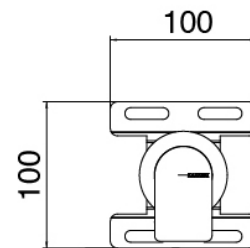

Q316 - Showerhead with hand shower

Codice kit: 3400 SDI-130

Shower head SPOT and built-in mixer – 1 exit

Componenti

Shower head

Cod: 3400SO01A00

Adjustable wall-mounted showerhead SPOT

Concealed part

Cod: 3300B402A00

Concealed shower mixer - concealed part

Single-lever mixer

Cod: 3305A402AA0

Concealed shower mixer - without plate - external part

Handle

Cod: 3400MA02A00

HANDLE MA02 Handle for built-in parts