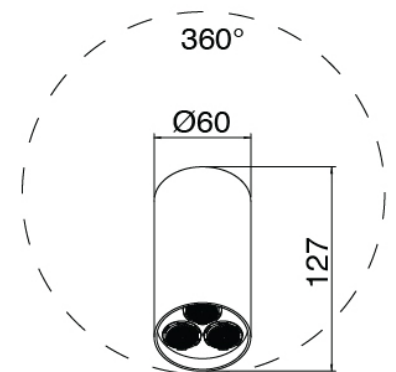

## Q316 - Showerhead with hand shower

Codice kit: 3400 DDI-090

Shower head SPOT (Q.ty 2), hand shower and built-in mixer – 2 exits

### Shower head

Cod: 3400SO01A00

Adjustable wall-mounted showerhead SPOT