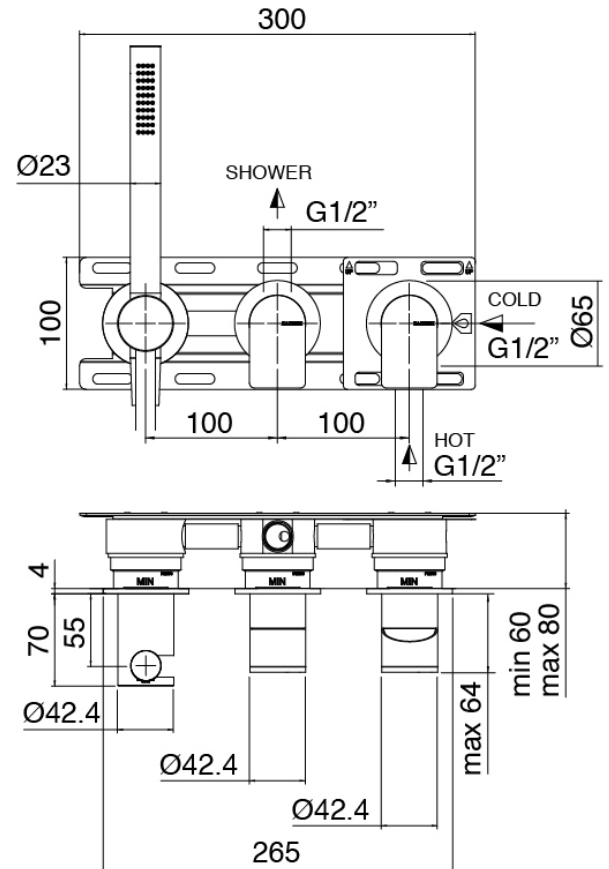

## Q316 - Showerhead with hand shower

Codice kit: 3400 DDI-090

Shower head SPOT (Q.ty 2), hand shower and built-in mixer – 2 exits

### Shower head

Cod: 3400SO01A00

Adjustable wall-mounted showerhead SPOT

### Concealed part

Cod: 3300B401A01

Concealed shower mixer with diverter and  
Handshower - concealed part

### Single-lever mixer with handshower

Cod: 3305A401AA1

Concealed shower mixer with diverter and  
Handshower - without plate - external part