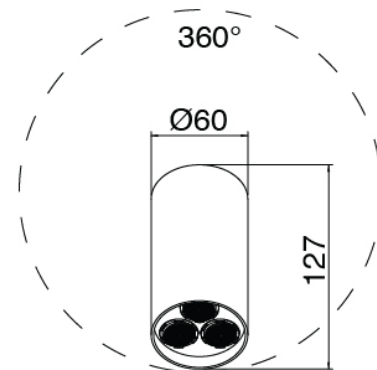

image not found or type unknown http://zazzeri.itesecom.net/en/wp-content/uploads/2017/04/b3daf2_357a

Q316 - Showerhead with hand shower

Codice kit: 3400 DDI-090

Shower head SPOT (Q.ty 2), hand shower and built-in mixer – 2 exits

Componenti

Shower head

Cod: 3400SO01A00

Adjustable wall-mounted showerhead SPOT

Concealed part

Cod: 3300B401A01

Concealed shower mixer with diverter and
Handshower - concealed part

Single-lever mixer with handshower