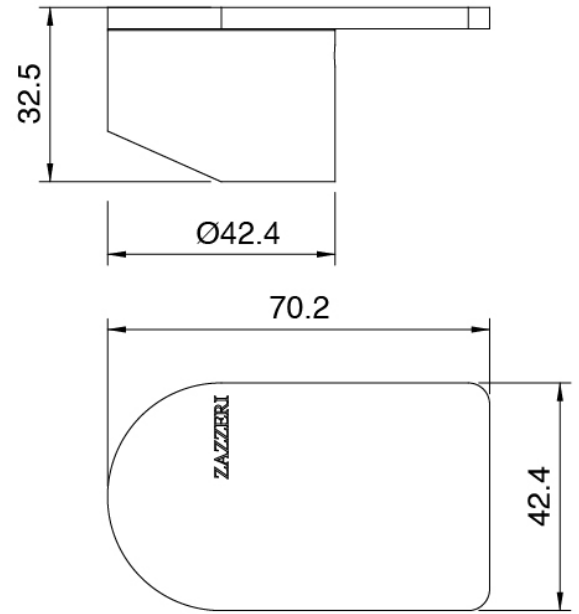

Handle

Cod: 3400MA02A00

HANDLE MA02 Handle for built-in parts