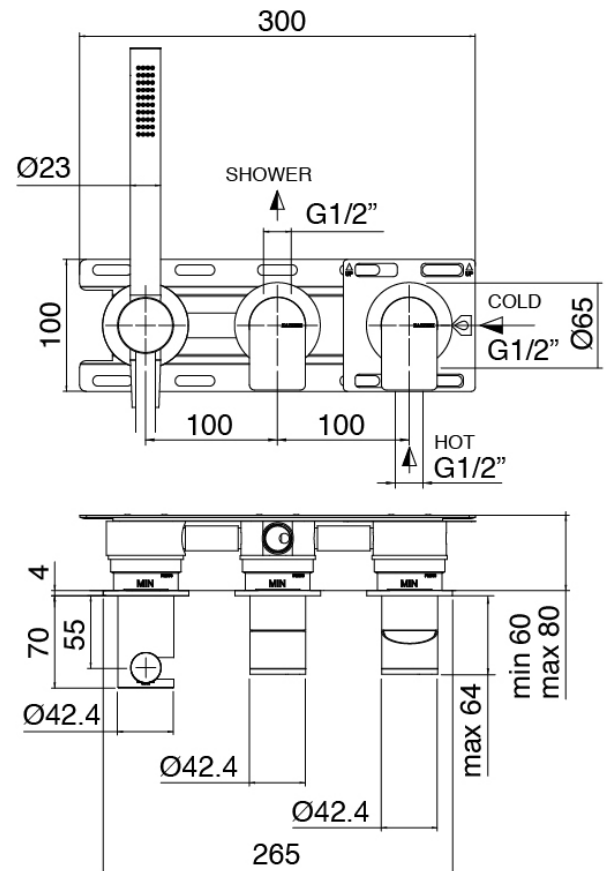

image not found or type unknown http://zazzeri.itesecom.net/en/wp-content/uploads/2017/04/b3daf2_357a

Q316 - Showerhead with hand shower

Codice kit: 3400 DDI-090

Shower head SPOT (Q.ty 2), hand shower and built-in mixer – 2 exits

Componenti

Shower head

Cod: 3400SO01A00

Adjustable wall-mounted showerhead SPOT

Concealed part

Cod: 3300B401A01

Concealed shower mixer with diverter and
Handshower - concealed part

Single-lever mixer with handshower

Cod: 3305A401AA1

Concealed shower mixer with diverter and
Handshower - without plate - external part

Handle

Cod: 3400MA02A00

HANDLE MA02 Handle for built-in parts

Handle

Cod: 3400MA04A00

HANDLE MA04 Handle for 2 ways diverter without stop