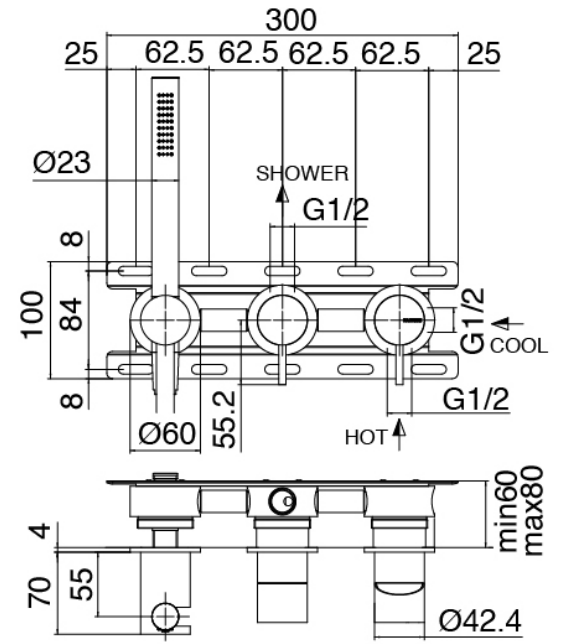

## Q316 - Showerhead with hand shower

Codice kit: 3400 DDI-090

Shower head SPOT (Q.ty 2), hand shower and built-in mixer – 2 exits

### Shower head

Cod: 3400SO01A00

Adjustable wall-mounted showerhead SPOT

### Concealed part

Cod: 3300B401A01

Concealed shower mixer with diverter and  
Handshower - concealed part