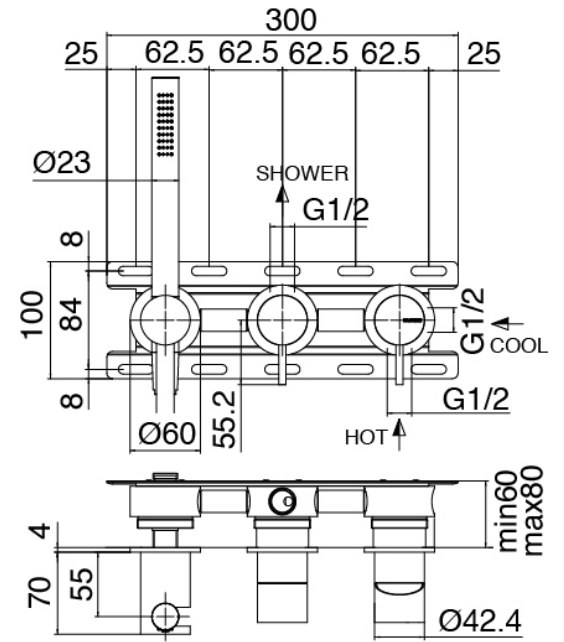

image not found or type unknown http://zazzeri.itesecom.net/en/wp-content/uploads/2017/04/b3daf2_357a

Q316 - Showerhead with hand shower

Codice kit: 3400 DDI-090

Shower head SPOT (Q.ty 2), hand shower and built-in mixer – 2 exits

Componenti

Shower head

Cod: 3400SO01A00

Adjustable wall-mounted showerhead SPOT

Concealed part

Cod: 3300B401A01

Concealed shower mixer with diverter and
Handshower - concealed part

Single-lever mixer with handshower

Cod: 3305A401AA1

Concealed shower mixer with diverter and
Handshower - without plate - external part

Handle

Cod: 3400MA02A00

HANDLE MA02 Handle for built-in parts

Handle

Cod: 3400MA04A00

HANDLE MA04 Handle for 2 ways diverter without stop