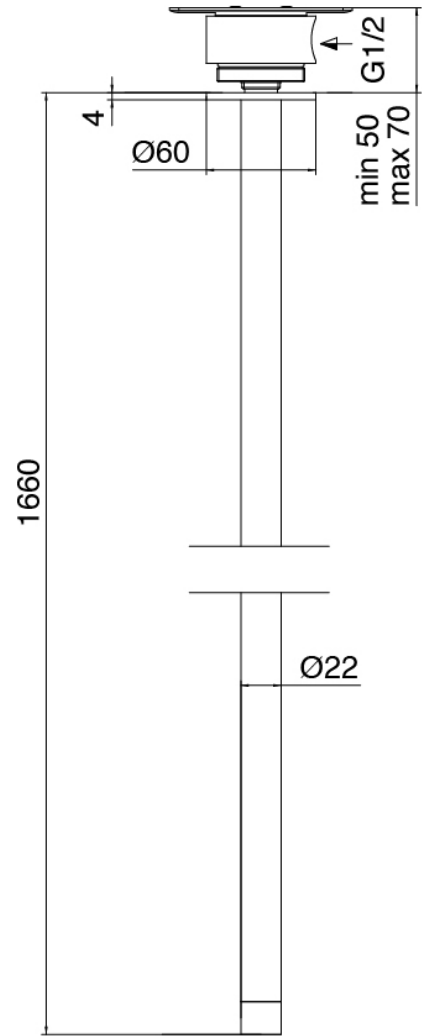

image not found or type unknown http://zazzeri.thesecom.net/en/wp-content/uploads/2017/04/b3daf2_357a

Q316 - Washbasin mixer on top

Codice kit: 3400 MLX-070

Washbasin mixer on top with ceiling-mounted washbasin spout

Componenti

Concealed part

Cod: 3300B110A00

Ceiling-mounted - concealed part

Ceiling-mounted washbasin spout

Cod: 33000110A00

Ceiling-mounted washbasin spout

Single-lever mixer

Cod: 3305M108A00

Surface single lever mixer - Ø36mm

Handle

Cod: 3400MA01A00

HANDLE MA01 Handle for washbasin/bidet mixer

Finiture disponibili:

finiture speciali su richiesta salvo quantitativi minimi di ordine garantiti