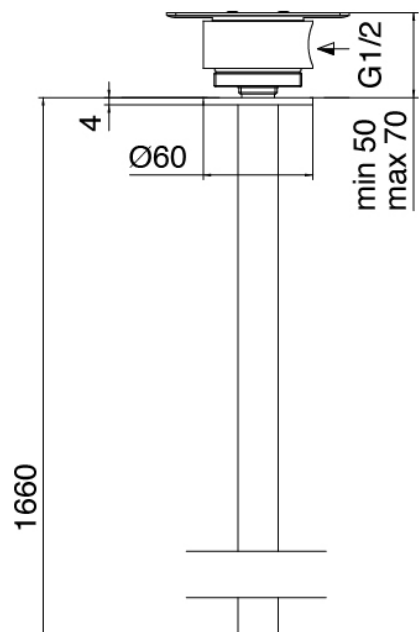

image not found or type unknown http://zazzeri.thesecom.net/en/wp-content/uploads/2017/04/b3daf2_357a

Q316 - Washbasin mixer on top

Codice kit: 3400 MLX-070

Washbasin mixer on top with ceiling-mounted washbasin spout

Componenti

Concealed part

Cod: 3300B110A00

Ceiling-mounted - concealed part

Ceiling-mounted washbasin spout

Cod: 33000110A00

Ceiling-mounted washbasin spout

Single-lever mixer

Cod: 3305M108A00

Surface single lever mixer - Ø36mm

Handle

Cod: 3400MA01A00

HANDLE MA01 Handle for washbasin/bidet mixer

Finiture disponibili:

finiture speciali su richiesta salvo quantitativi minimi di ordine garantiti