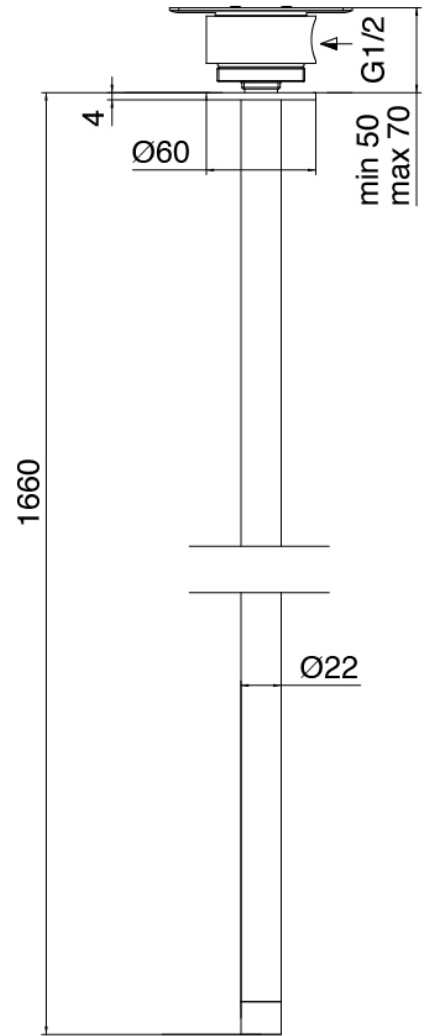

#### Concealed part

Cod: 3300B110A00

Ceiling-mounted - concealed part

### Single-lever mixer

Cod: 3305M108A00

Surface single lever mixer - Ø36mm