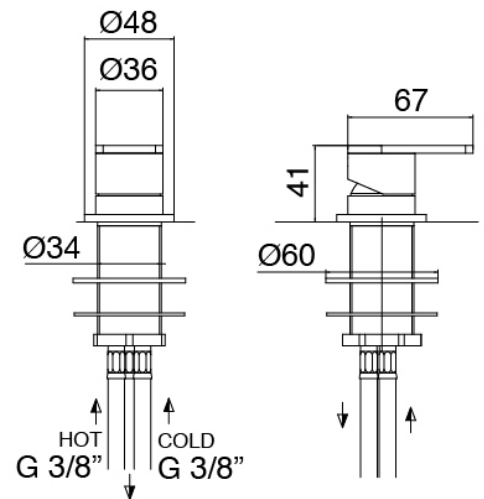

image not found or type unknown http://zazzeri.thesecom.net/en/wp-content/uploads/2017/04/b3daf2_357a

Q316 - Washbasin mixer on top

Codice kit: 3400 MLX-070

Washbasin mixer on top with ceiling-mounted washbasin spout

Componenti

Concealed part

Cod: 3300B110A00

Ceiling-mounted - concealed part

Ceiling-mounted washbasin spout

Cod: 33000110A00

Ceiling-mounted washbasin spout

Single-lever mixer

Cod: 3305M108A00

Surface single lever mixer - Ø36mm

Handle

Cod: 3400MA01A00

HANDLE MA01 Handle for washbasin/bidet mixer

Finiture disponibili:

finiture speciali su richiesta salvo quantitativi minimi di ordine garantiti