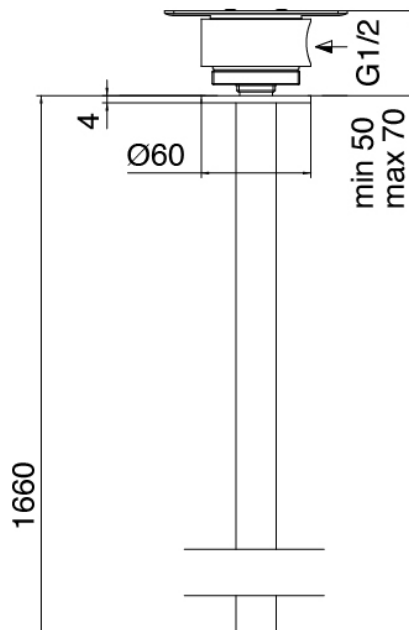

Componenti

Concealed part

Cod: 3300B110A00

Ceiling-mounted - concealed part