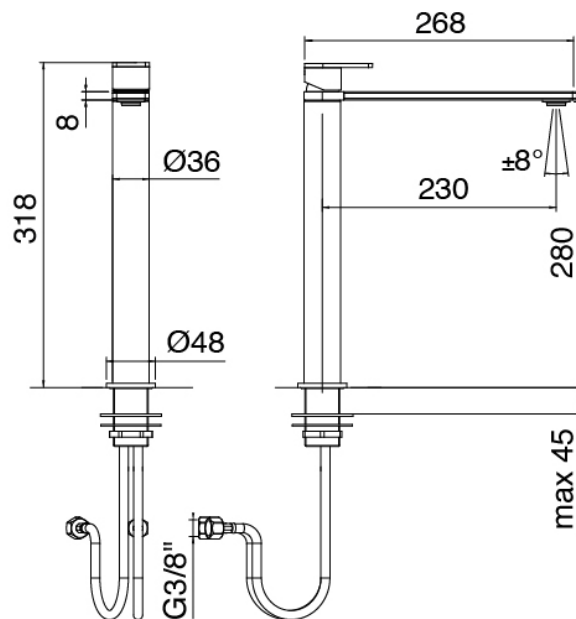

image not found or type unknown http://zazzeri.tesa.com.net/en/wp-content/uploads/2017/04/b3daf2_357a447007

Q316 - Single lever sink mixer

Codice kit: 3400 MLX-170

Single lever sink mixer

Componenti

Single lever sink mixer

Cod: 34001101A02

Single lever sink mixer with revolving spout L230 x H280

Handle

Cod: 3400MA01A00

HANDLE MA01 Handle for washbasin/bidet mixer

Finiture disponibili:

finiture speciali su richiesta salvo quantitativi minimi di ordine garantiti