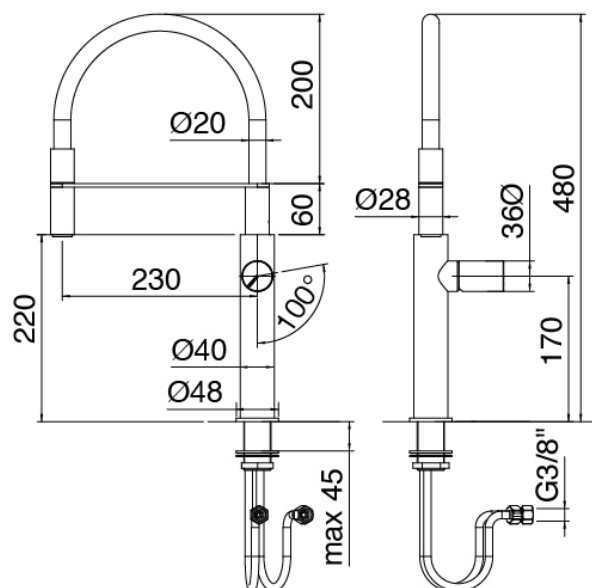

### Q316 - Single lever sink mixer

Codice kit: 3400 MLX-160

Single lever sink mixer with removable hand shower

#### Single lever sink mixer with hand shower

Cod: 34001101A01

Single lever sink mixer with revolving spout and removable hand shower L230 x H220