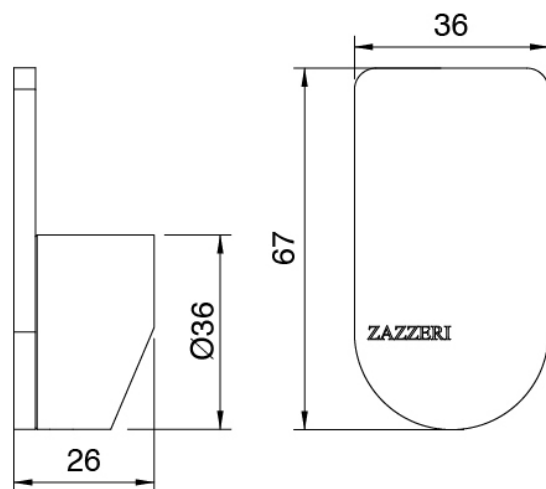

Handle

Cod: 3400MA07A00

HANDLE MA07 Handle for sink mixer

Finiture disponibili:

finiture speciali su richiesta salvo quantitativi minimi di ordine garantiti

brush steel

ASAS

antracite

APAP

bronzorame

BPBP

carbon

KPKP

rame

RPRP